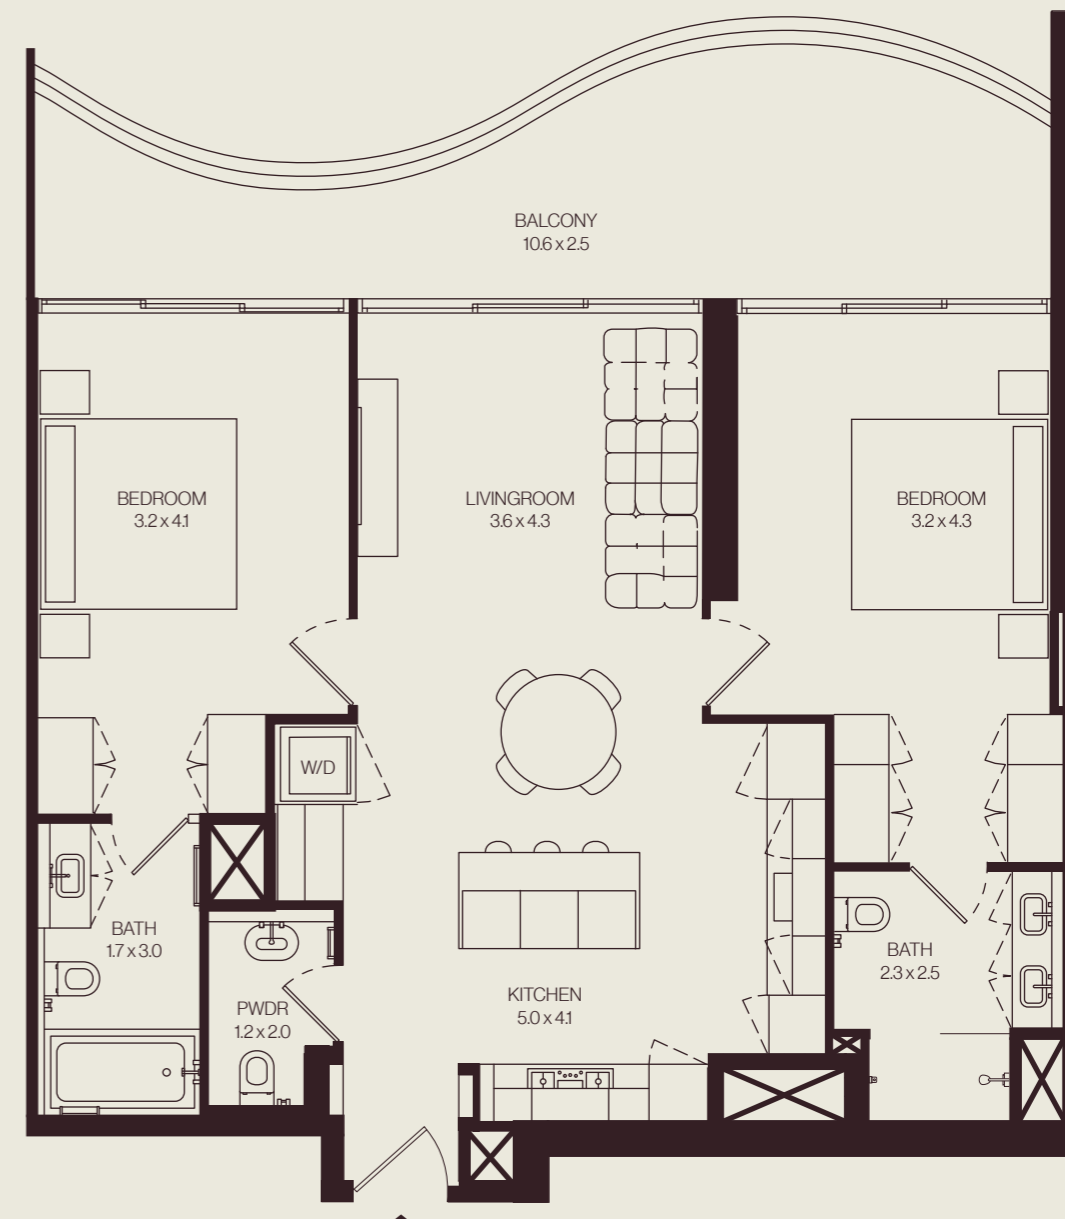

development@al-ghurair.com
theweavedubai.com

The Weave, Jumeirah Village Circle
Dubai, U.A.E.