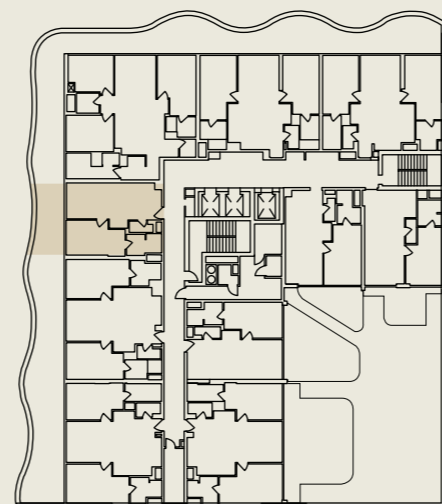

TheWeave

1 Bedroom

TOTAL AREA

79.84 sq.m

859.39 sq.ft

LEVEL: 01

UNIT: 104

BEDROOMS: 1

BATHROOMS: 1

POWDER ROOMS: 1