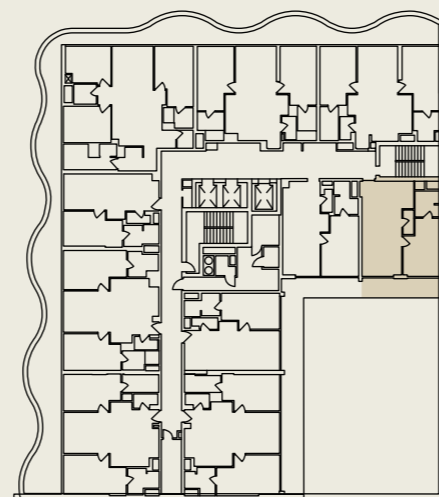

TheWeave

1 Bedroom

TOTAL AREA

71.86 sq.m

773.49 sq.ft

LEVEL: 03, 05, 07, 09, 11, 13

UNIT: 310, 510, 710, 910, 1110, 1310

BEDROOMS: 1

BATHROOMS: 1

POWDER ROOMS: 1