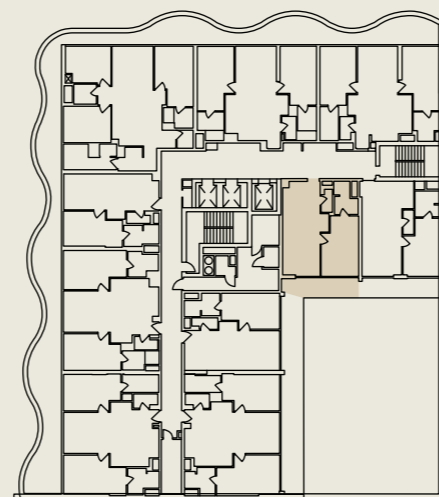

TheWeave

1 Bedroom

TOTAL AREA

70.67 sq.m

760.69 sq.ft

LEVEL: 03, 05, 07, 09, 11, 13

UNIT: 309, 509, 709, 909, 1109, 1309

BEDROOMS: 1

BATHROOMS: 1

POWDER ROOMS: 1