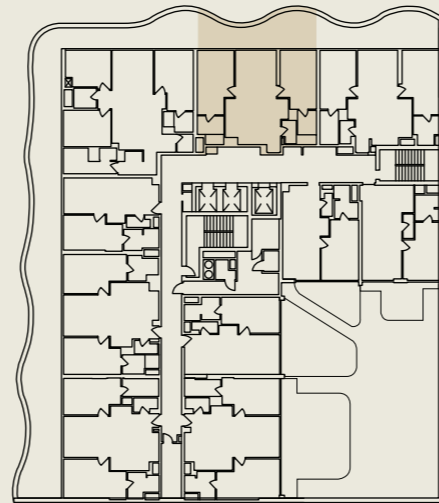

TheWeave

2 Bedroom

TOTAL AREA
129.74 sq.m
1,396.51 sq.ft

LEVEL: 01
UNIT: 102
BEDROOMS: 2
BATHROOMS: 2
POWDER ROOMS: 1