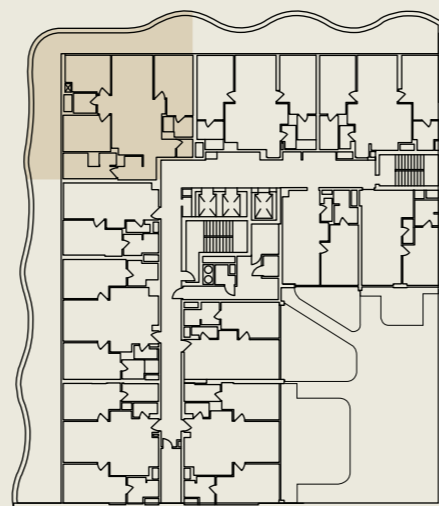

TheWeave

3 Bedroom

TOTAL AREA
206.37 sq.m
2,221.35 sq.ft

LEVEL: 01
UNIT: 103
BEDROOMS: 3
BATHROOMS: 2
POWDER ROOMS: 1