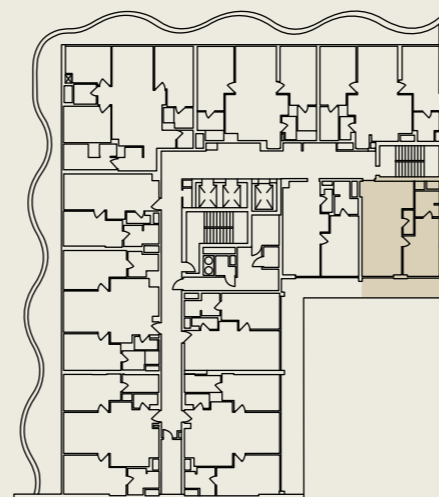

TheWeave

1 Bedroom

TOTAL AREA

71.82 sq.m

773.06 sq.ft

LEVEL: 02, 04, 06, 08, 10, 12

UNIT: 210, 410, 610, 810, 1010, 1210

BEDROOMS: 1

BATHROOMS: 1

POWDER ROOMS: 1

development@al-ghurair.com

theweavedubai.com

The Weave, Jumeirah Village Circle

Dubai, U.A.E.