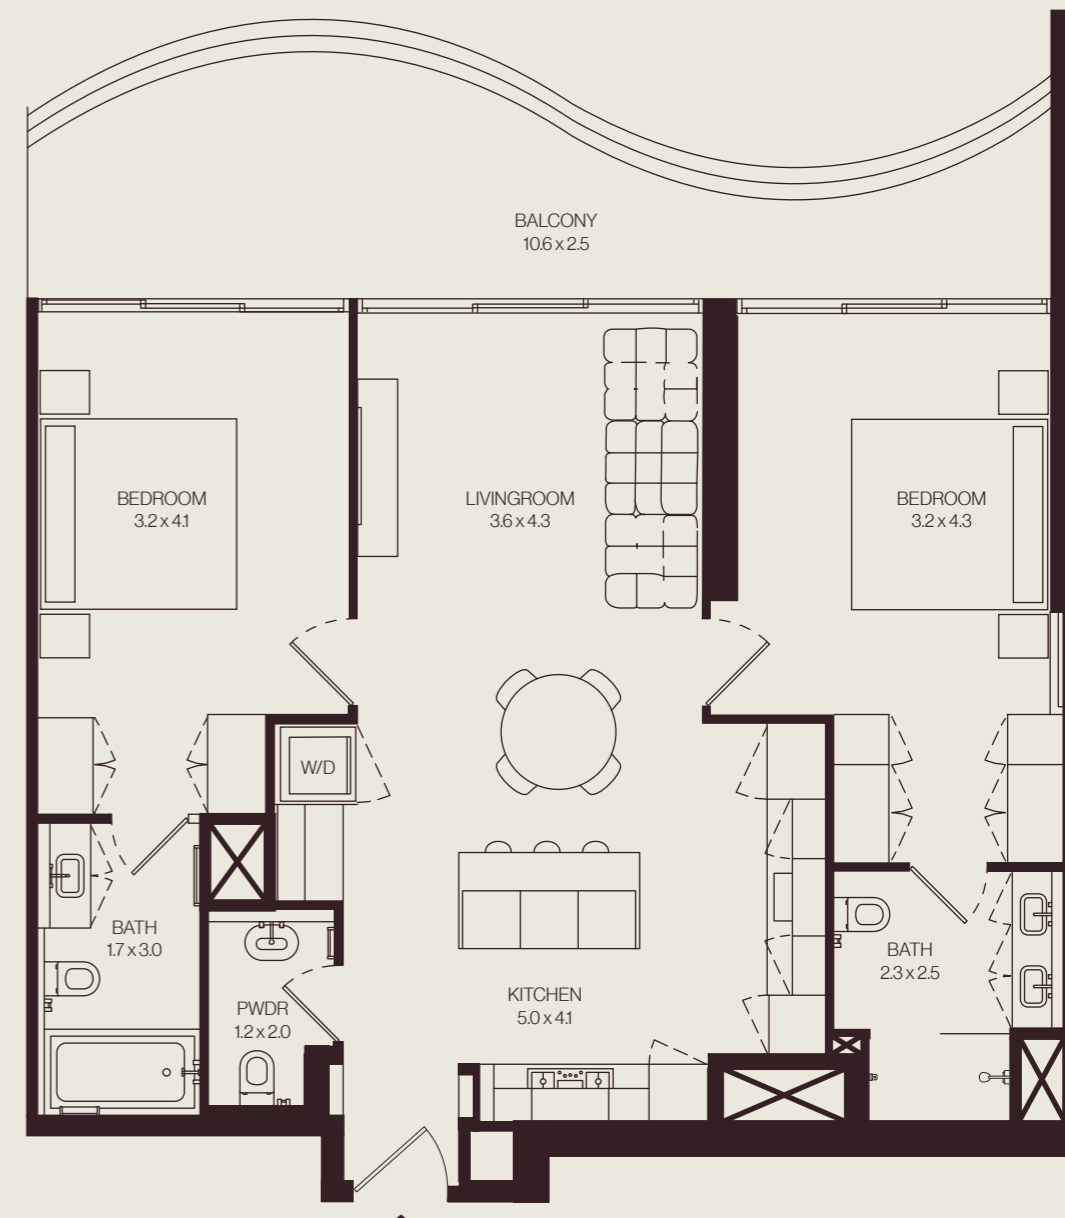

TOTAL AREA

114.66 sq.m

1,234.19 sq.ft

LEVEL: 02, 04, 06, 08, 10, 12

UNIT: 201, 401, 601, 801, 1001, 1201

BEDROOMS: 2

BATHROOMS: 2

POWDER ROOMS: 1