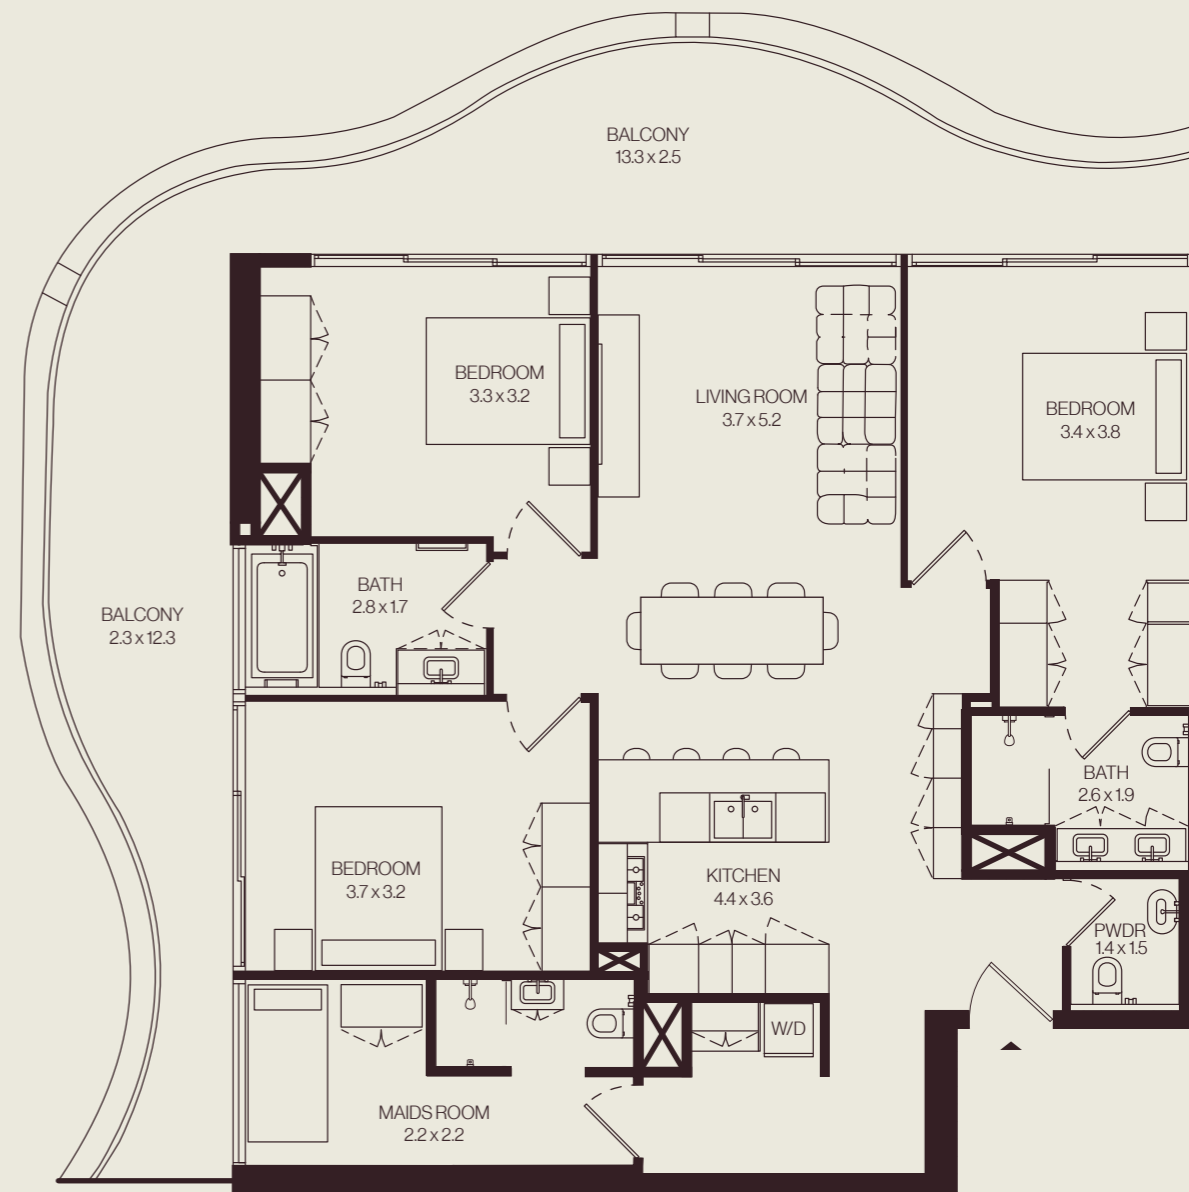

TOTAL AREA

169.13 sq.m

1,820.50 sq.ft

LEVEL: 02, 04, 06, 08, 10, 12

UNIT: 203, 403, 603, 803, 1003, 1203

BEDROOMS: 3

BATHROOMS: 2

POWDER ROOMS: 1