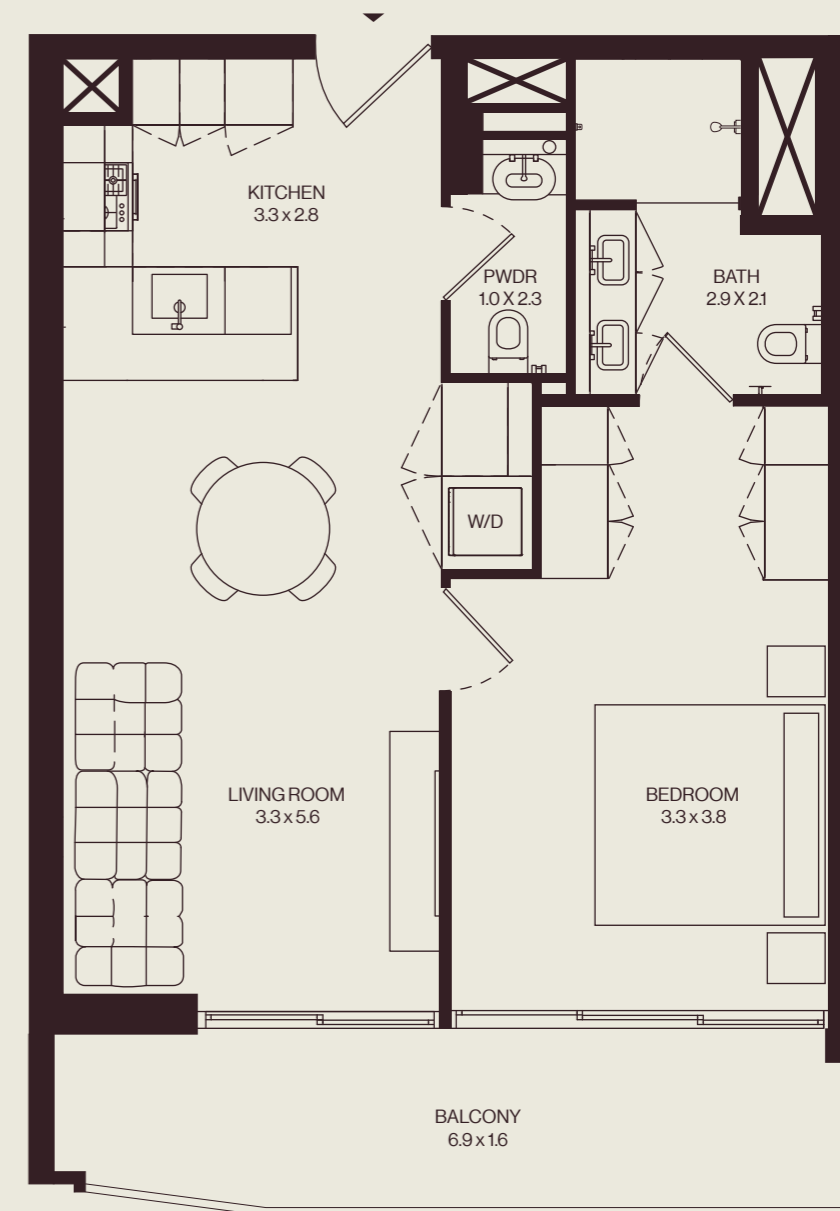

development@al-ghurair.com
theweavedubai.com

The Weave, Jumeirah Village Circle
Dubai, U.A.E.