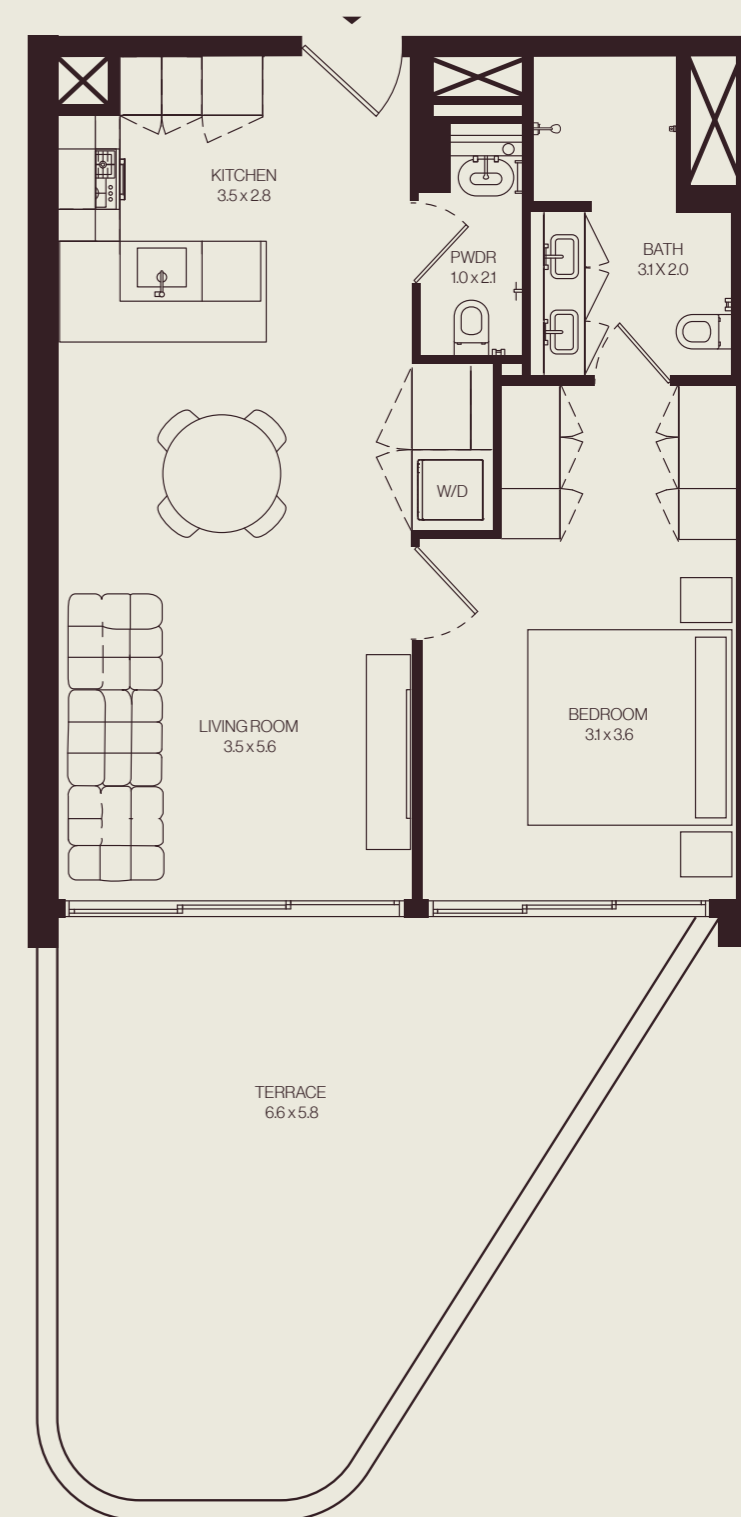

TheWeave

1 Bedroom

TOTAL AREA
86.54 sq.m
931.51 sq.ft

LEVEL: 01
 UNIT: 108
 BEDROOMS: 1
 BATHROOMS: 1
 POWDER ROOMS: 1

development@al-ghurair.com
 theweavedubai.com

The Weave, Jumeirah Village Circle
 Dubai, U.A.E.