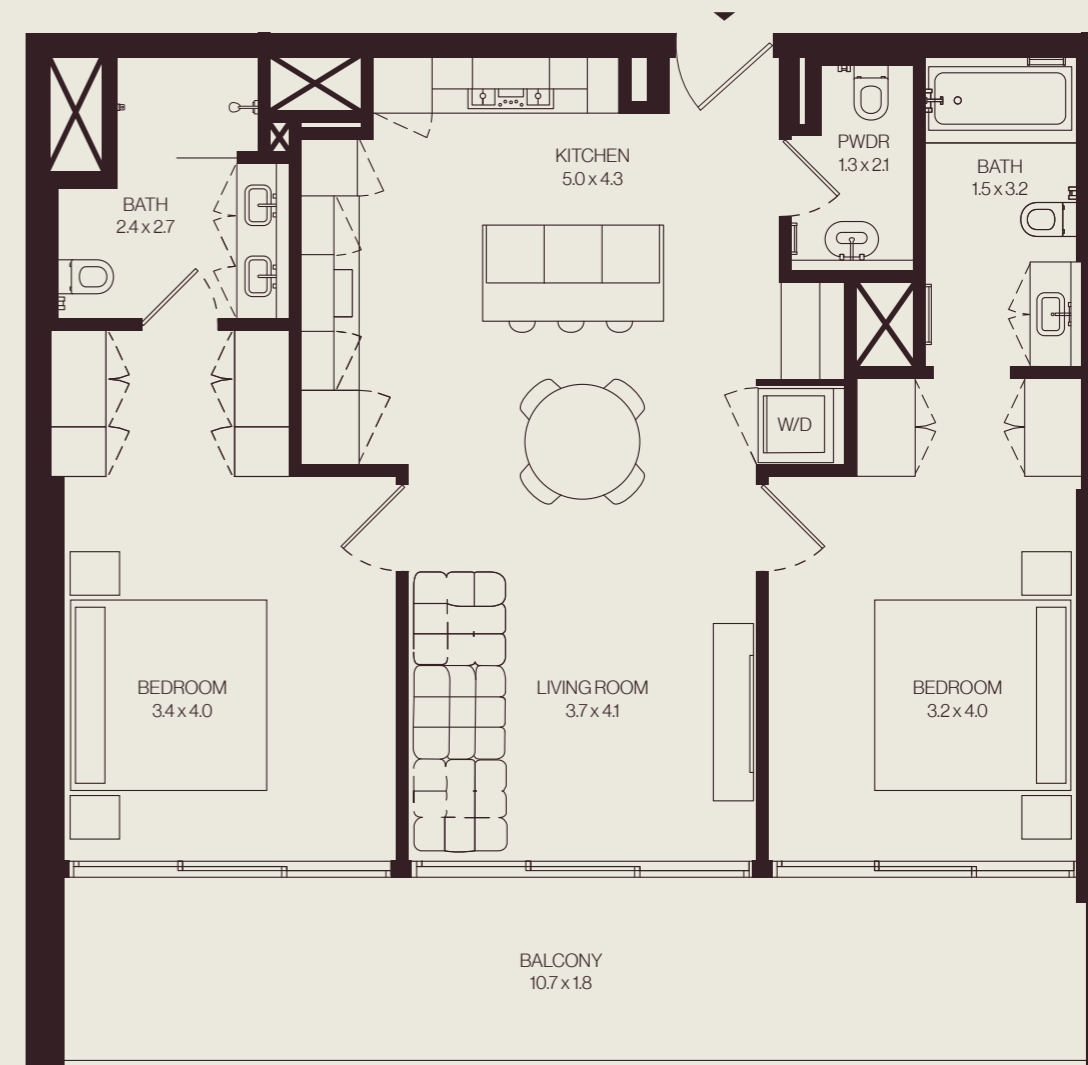

development@al-ghurair.com
theweavedubai.com

The Weave, Jumeirah Village Circle
Dubai, U.A.E.

TheWeave

2 Bedroom

TOTAL AREA
113.08 sq.m
1,217.18 sq.ft

LEVEL: 02, 04, 06, 08, 10, 12
 UNIT: 207, 407, 607, 807, 1007, 1207
 BEDROOMS: 2
 BATHROOMS: 2
 POWDER ROOMS: 1