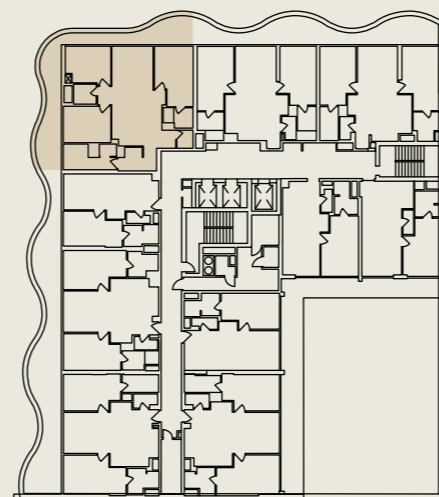

TheWeave

3 Bedroom

TOTAL AREA

169.28 sq.m

1,822.11 sq.ft

LEVEL: 03, 05, 07, 09, 11, 13

UNIT: 303, 503, 703, 903, 1103, 1303

BEDROOMS: 3

BATHROOMS: 2

POWDER ROOMS: 1

development@al-ghurair.com

theweavedubai.com

The Weave, Jumeirah Village Circle

Dubai, U.A.E.