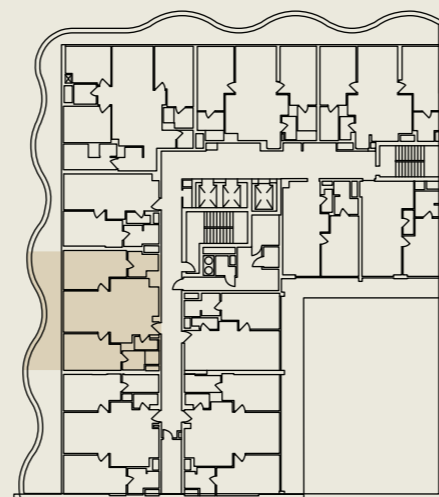

development@al-ghurair.com
theweavedubai.com

The Weave, Jumeirah Village Circle
Dubai, U.A.E.

TheWeave

2 Bedroom

TOTAL AREA
118.03 sq.m
1,270.46 sq.ft

LEVEL: 03, 05, 07, 09, 11, 13
 UNIT: 305, 505, 705, 905, 1105, 1305
 BEDROOMS: 2
 BATHROOMS: 2
 POWDER ROOMS: 1