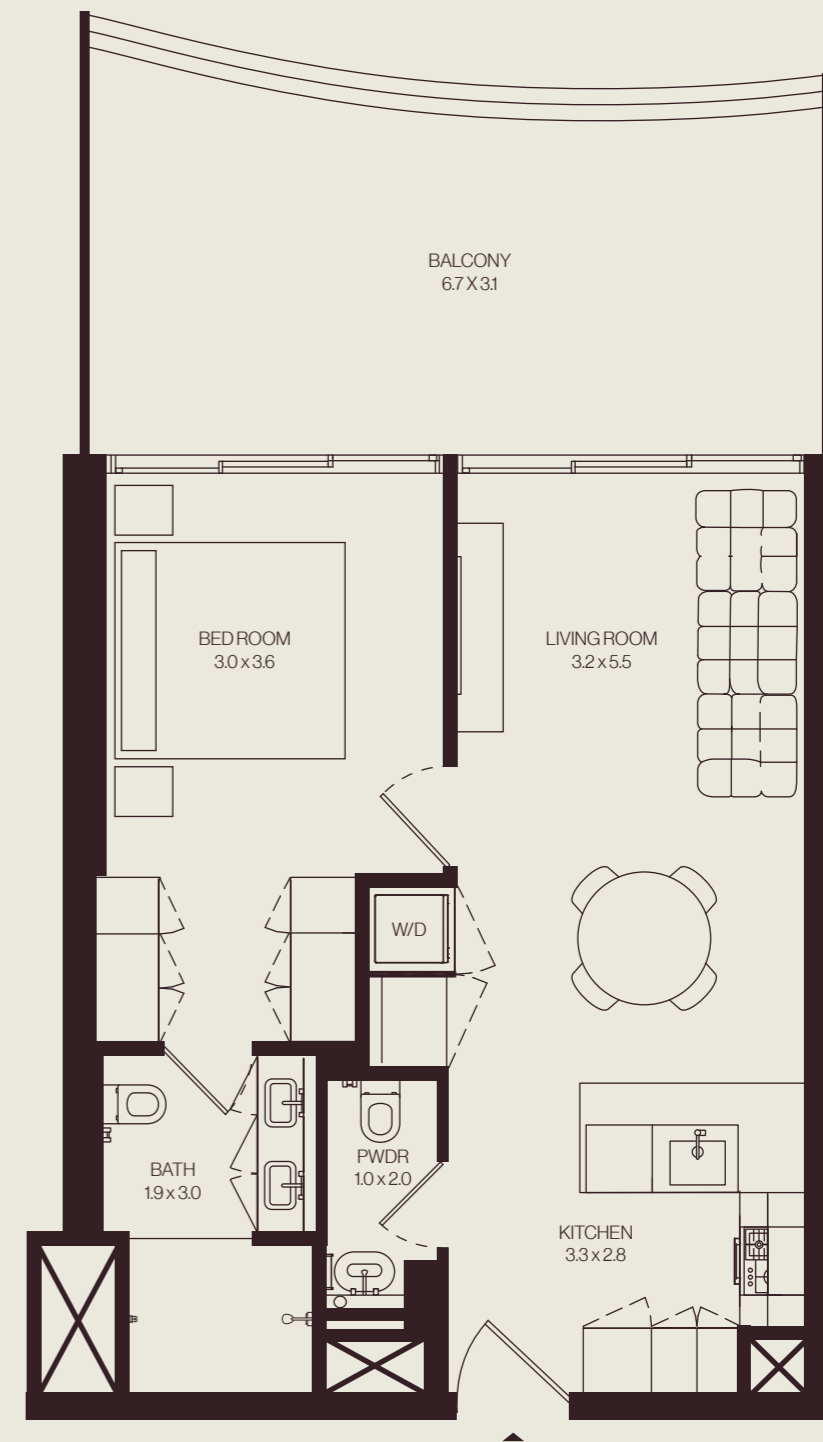

development@al-ghurair.com
theweavedubai.com

The Weave, Jumeirah Village Circle
Dubai, U.A.E.