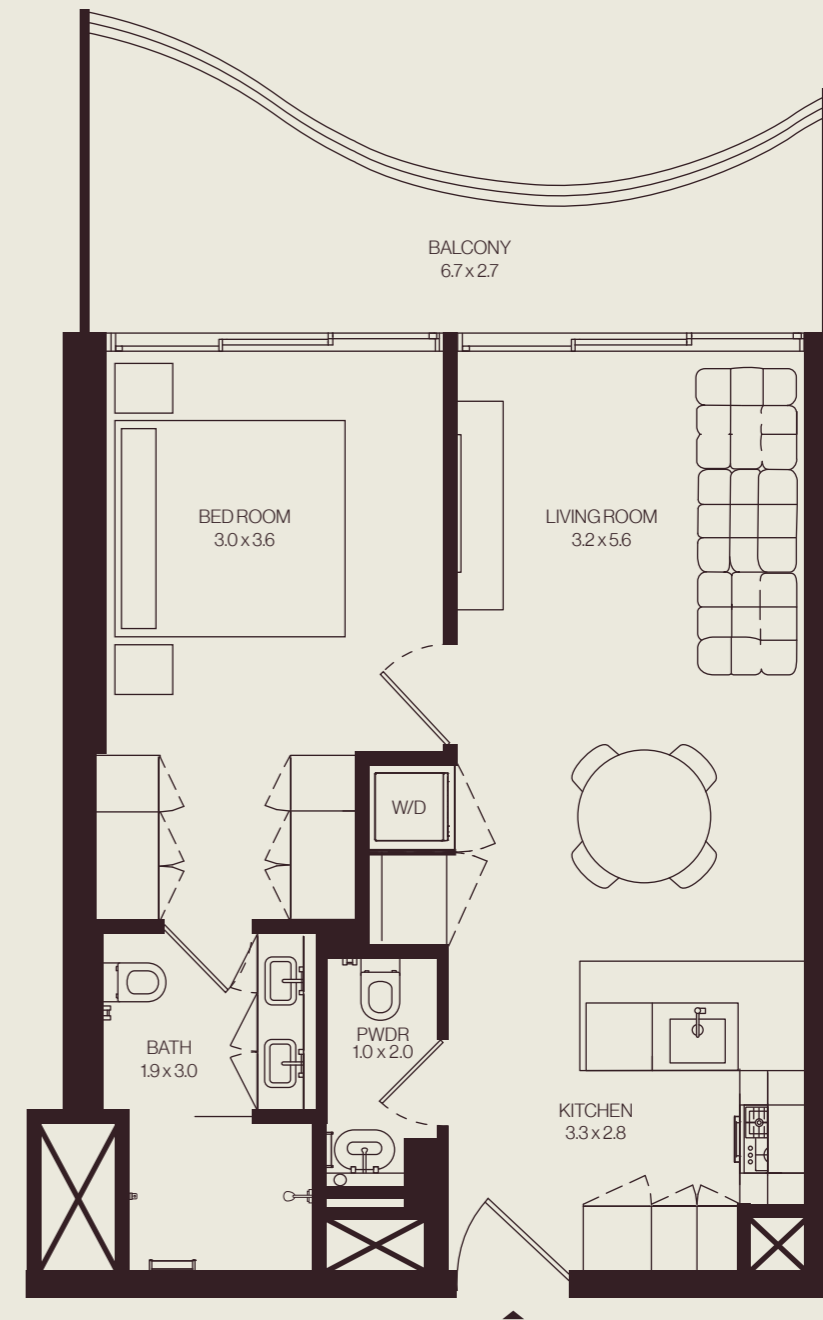

development@al-ghurair.com
theweavedubai.com

The Weave, Jumeirah Village Circle
Dubai, U.A.E.

TheWeave

2 Bedroom

TOTAL AREA
118.03 sq.m
1,270.46 sq.ft

LEVEL: 03, 05, 07, 09, 11, 13
 UNIT: 305, 505, 705, 905, 1105, 1305
 BEDROOMS: 2
 BATHROOMS: 2
 POWDER ROOMS: 1