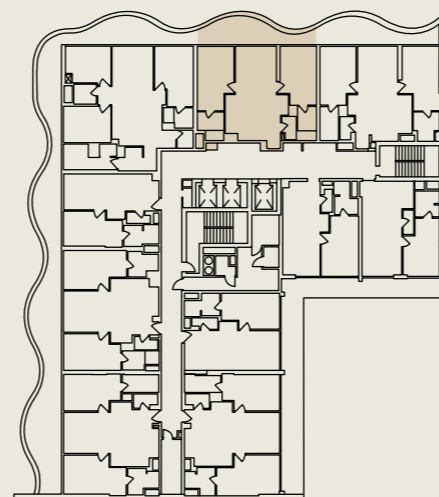

TheWeave

2 Bedroom

TOTAL AREA

113.39 sq.m

1,220.52 sq.ft

LEVEL: 02, 04, 06, 08, 10, 12

UNIT: 202, 402, 602, 802, 1002, 1202

BEDROOMS: 2

BATHROOMS: 2

POWDER ROOMS: 1

development@al-ghurair.com
theweavedubai.com

The Weave, Jumeirah Village Circle
Dubai, U.A.E.