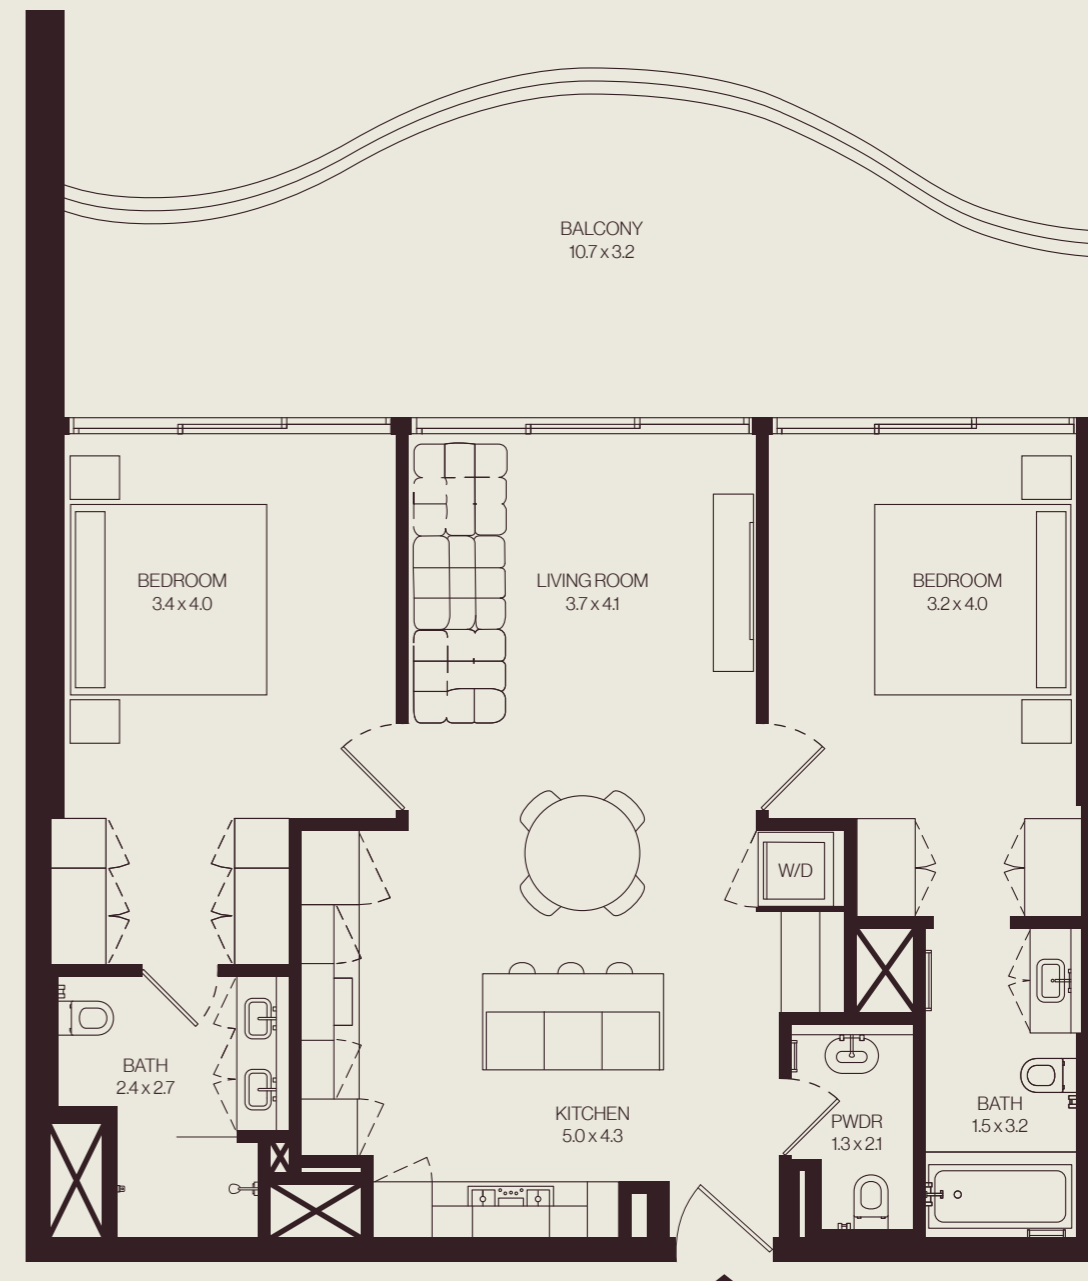

development@al-ghurair.com
theweavedubai.com

The Weave, Jumeirah Village Circle
Dubai, U.A.E.