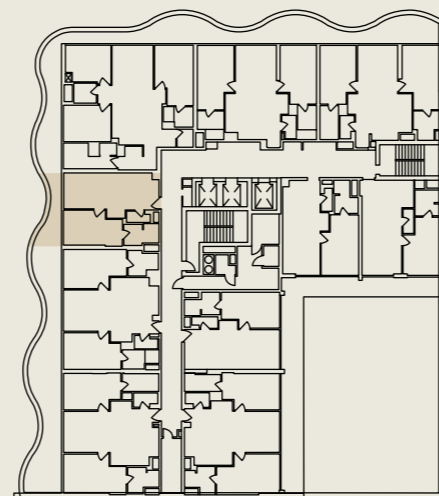

TOTAL AREA

69.17 sq.m

744.54 sq.ft

LEVEL: 03, 05, 07, 09, 11, 13

UNIT: 304, 504, 704, 904, 1104, 1304

BEDROOMS: 1

BATHROOMS: 1

POWDER ROOMS: 1