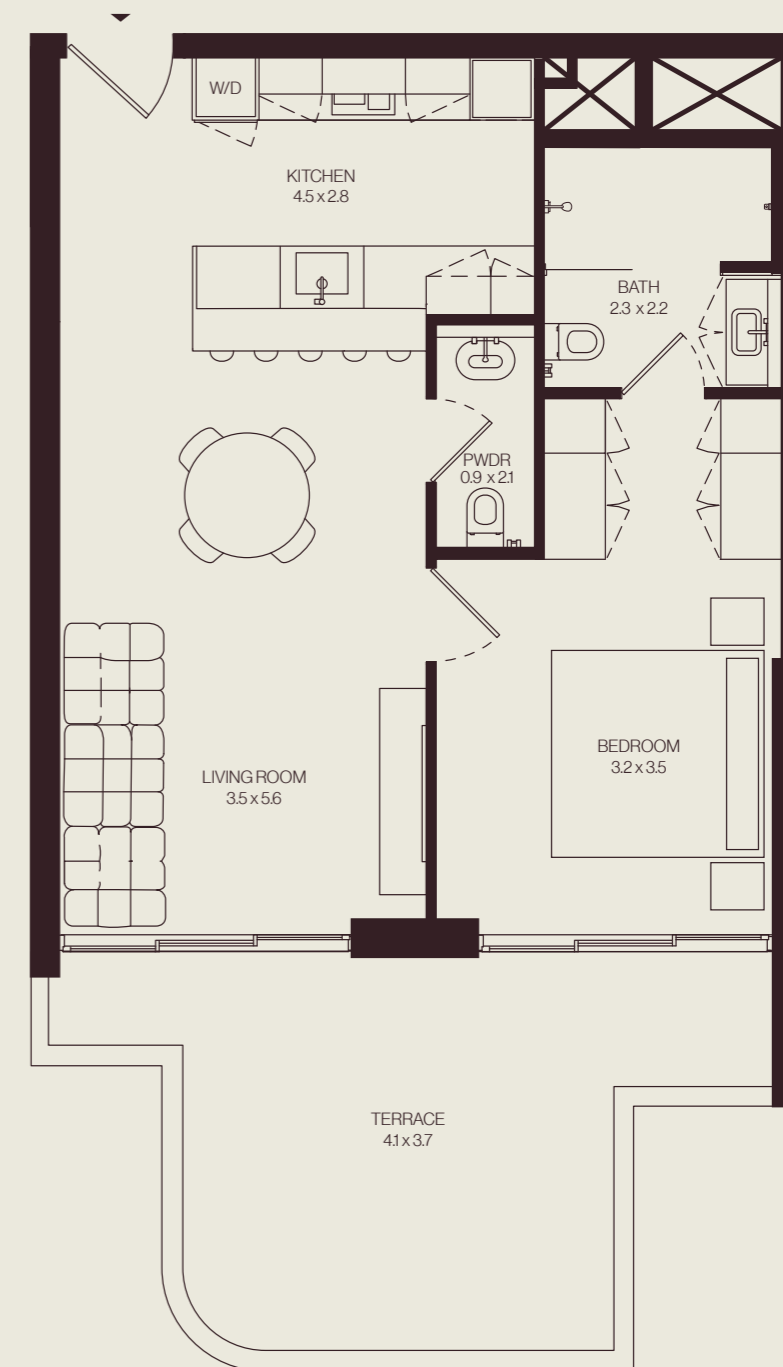

development@al-ghurair.com

theweavedubai.com

The Weave, Jumeirah Village Circle

Dubai, U.A.E.