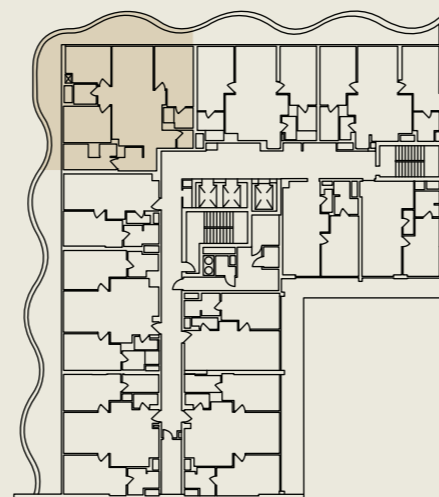

TOTAL AREA

169.13 sq.m

1,820.50 sq.ft

LEVEL: 02, 04, 06, 08, 10, 12

UNIT: 203, 403, 603, 803, 1003, 1203

BEDROOMS: 3

BATHROOMS: 2

POWDER ROOMS: 1