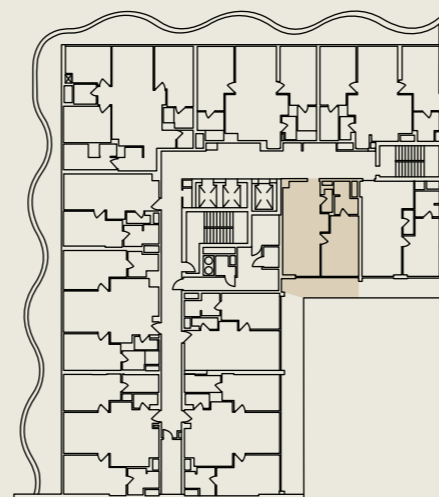

development@al-ghurair.com
 theweavedubai.com

The Weave, Jumeirah Village Circle
 Dubai, U.A.E.

TheWeave

1 Bedroom

TOTAL AREA
70.68 sq.m
760.79 sq.ft

LEVEL: 02, 04, 06, 08, 10, 12
UNIT: 209, 409, 609, 809, 1009, 1209
BEDROOMS: 1
BATHROOMS: 1
POWDER ROOMS: 1