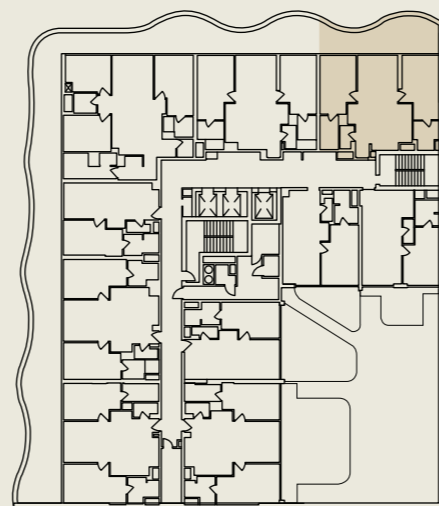

TheWeave

2 Bedroom

TOTAL AREA

130.38 sq.m

1,403.40 sq.ft

LEVEL: 01

UNIT: 101

BEDROOMS: 2

BATHROOMS: 2

POWDER ROOMS: 1