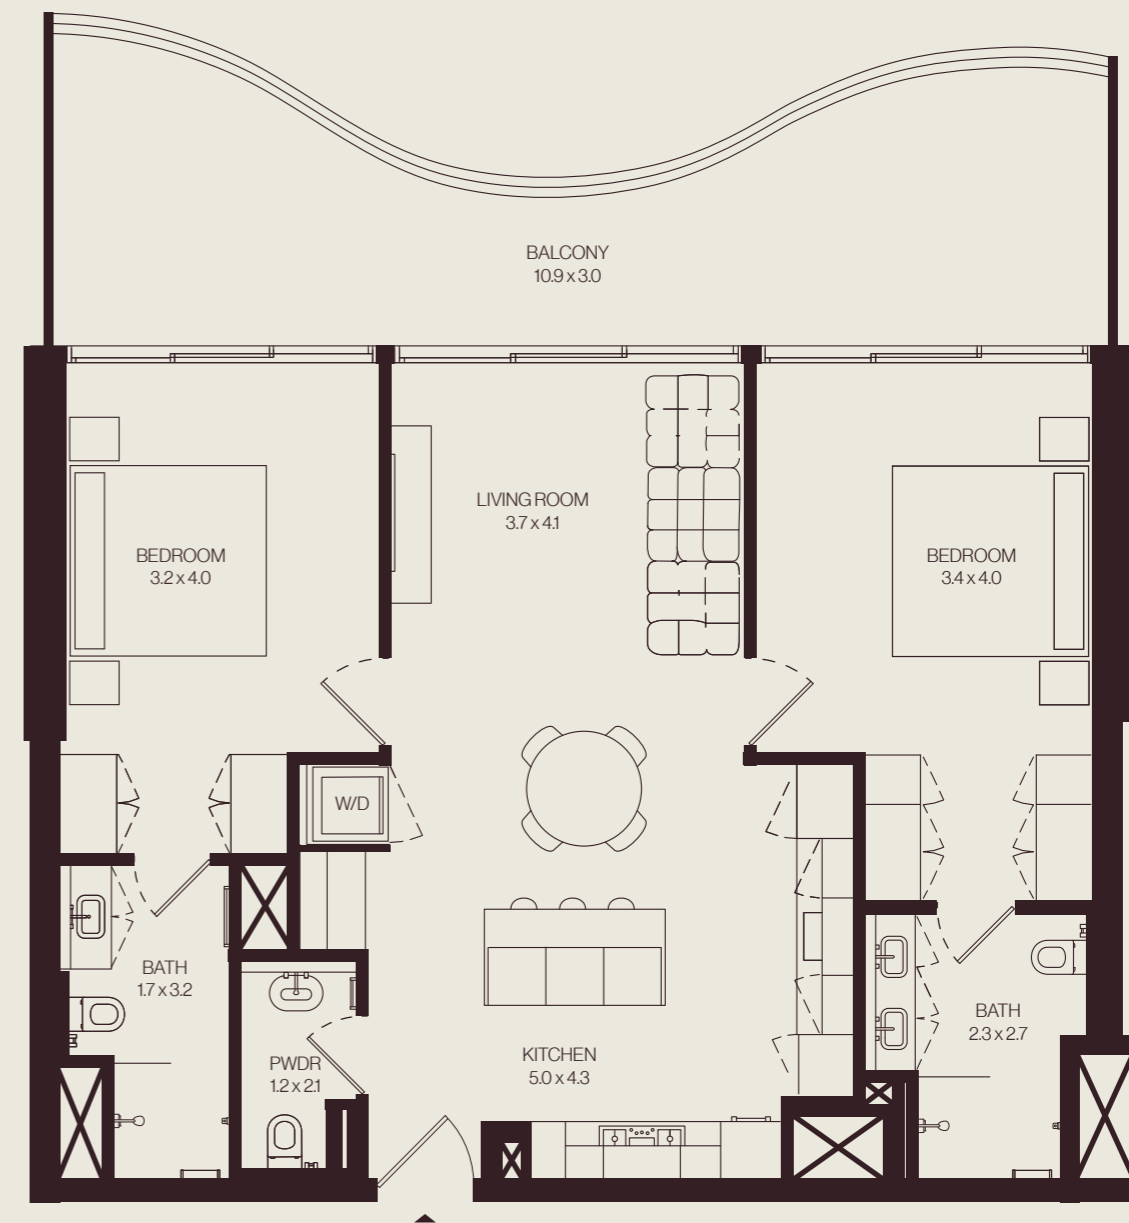

development@al-ghurair.com
theweavedubai.com

The Weave, Jumeirah Village Circle
Dubai, U.A.E.