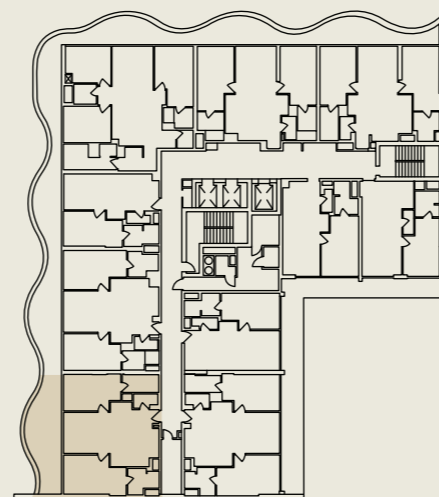

TOTAL AREA

121.99 sq.m

1,313.09 sq.ft

LEVEL: 02, 04, 06, 08, 10, 12

UNIT: 206, 406, 606, 806, 1006, 1206

BEDROOMS: 2

BATHROOMS: 2

POWDER ROOMS: 1