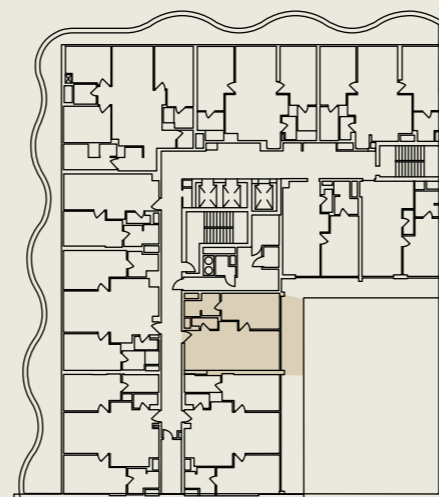

development@al-ghurair.com
 theweavedubai.com

The Weave, Jumeirah Village Circle
 Dubai, U.A.E.

TheWeave

2 Bedroom

TOTAL AREA
71.94 sq.m
774.36 sq.ft

LEVEL: 03, 05, 07, 09, 11, 13
 UNIT: 308, 508, 708, 908, 1108, 1308
 BEDROOMS: 2
 BATHROOMS: 2
 POWDER ROOMS: 1