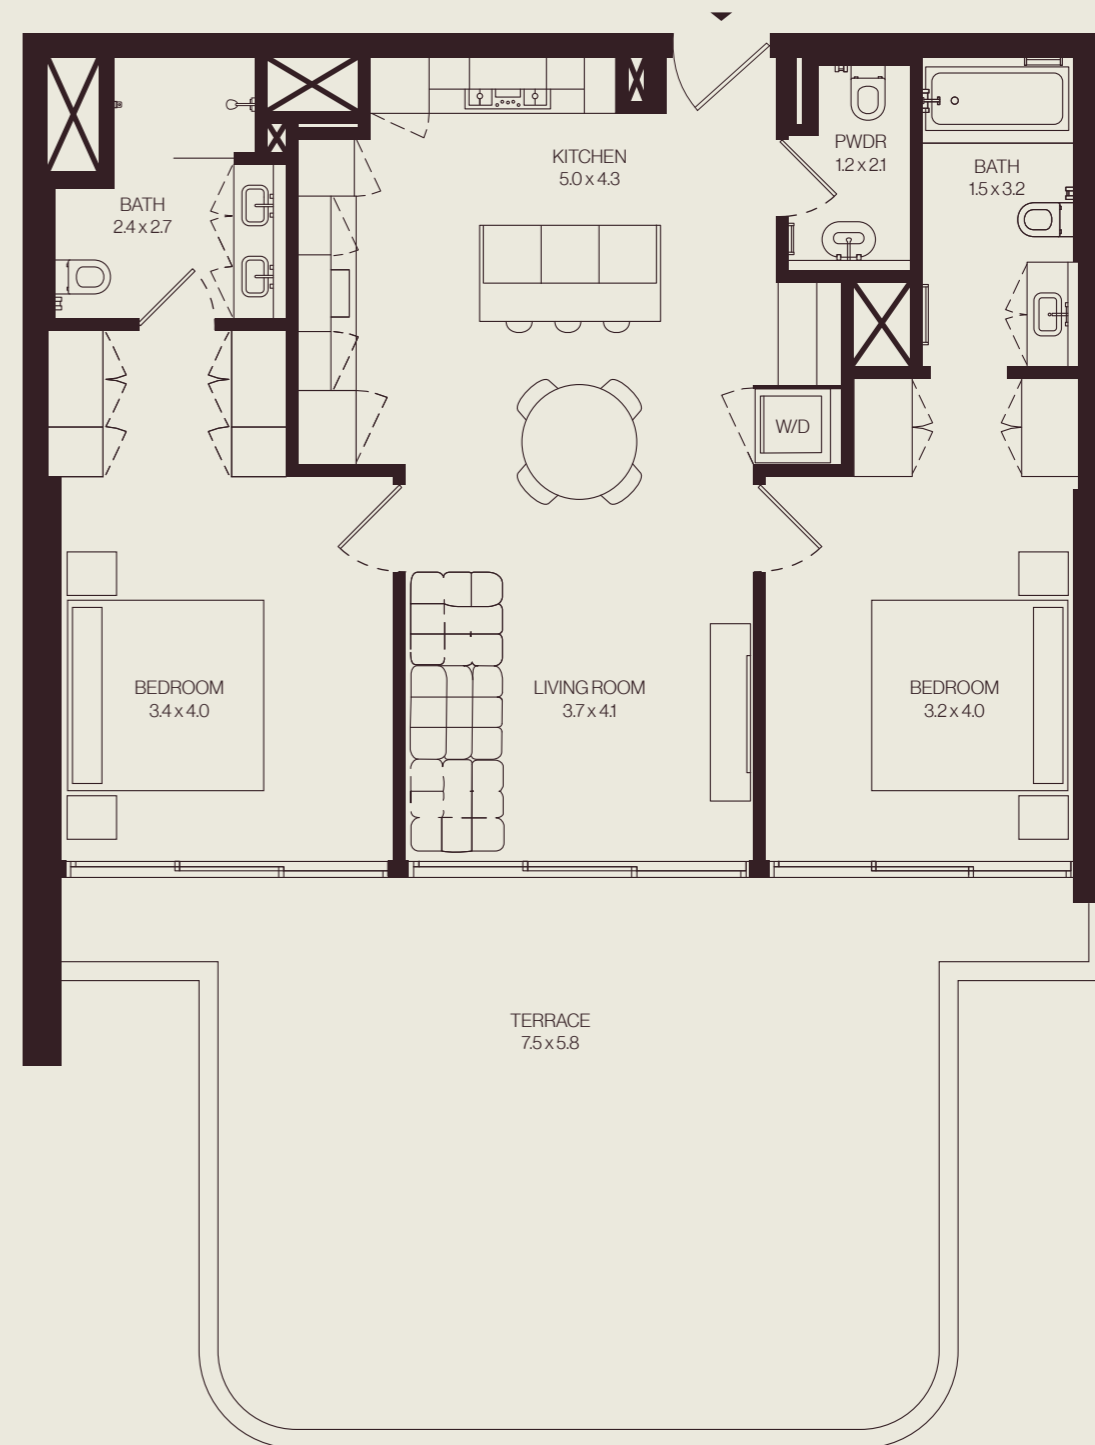

TheWeave

1 Bedroom

TOTAL AREA
86.54 sq.m
931.51 sq.ft

LEVEL: 01
 UNIT: 108
 BEDROOMS: 1
 BATHROOMS: 1
 POWDER ROOMS: 1

development@al-ghurair.com
 theweavedubai.com

The Weave, Jumeirah Village Circle
 Dubai, U.A.E.