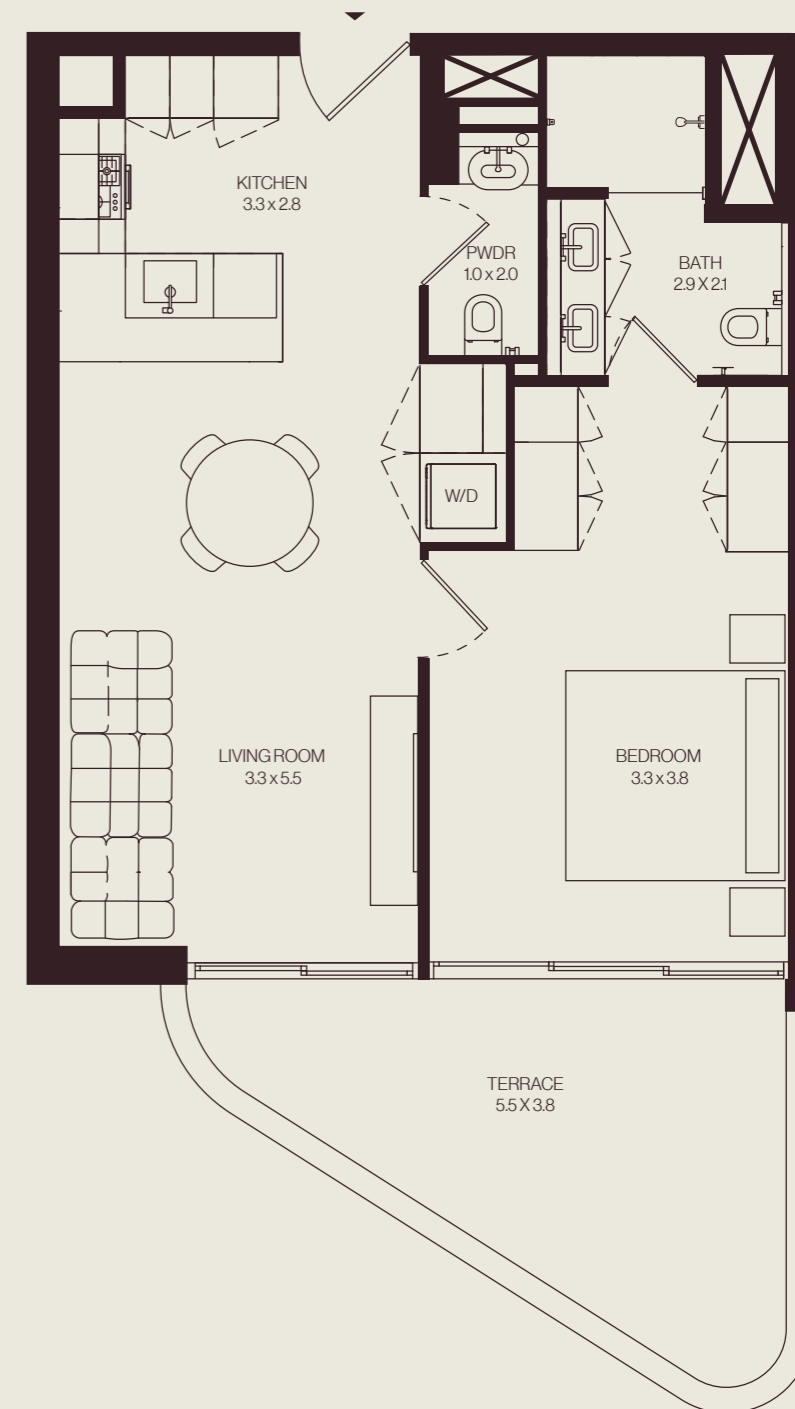

TheWeave

1 Bedroom

TOTAL AREA
73.63 sq.m
792.55 sq.ft

LEVEL: 01
 UNIT: 109
 BEDROOMS: 1
 BATHROOMS: 1
 POWDER ROOMS: 1

development@al-ghurair.com
 theweavedubai.com

The Weave, Jumeirah Village Circle
 Dubai, U.A.E.