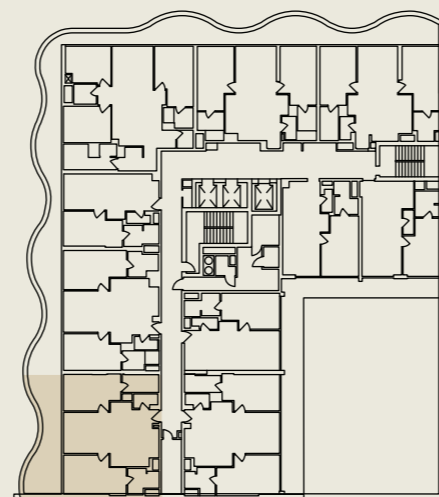

development@al-ghurair.com
 theweavedubai.com

The Weave, Jumeirah Village Circle
 Dubai, U.A.E.

TheWeave

2 Bedroom

TOTAL AREA
123.36 sq.m
1,327.84 sq.ft

LEVEL: 03, 05, 07, 09, 11, 13
 UNIT: 306, 506, 706, 906, 1106, 1306
 BEDROOMS: 2
 BATHROOMS: 2
 POWDER ROOMS: 1