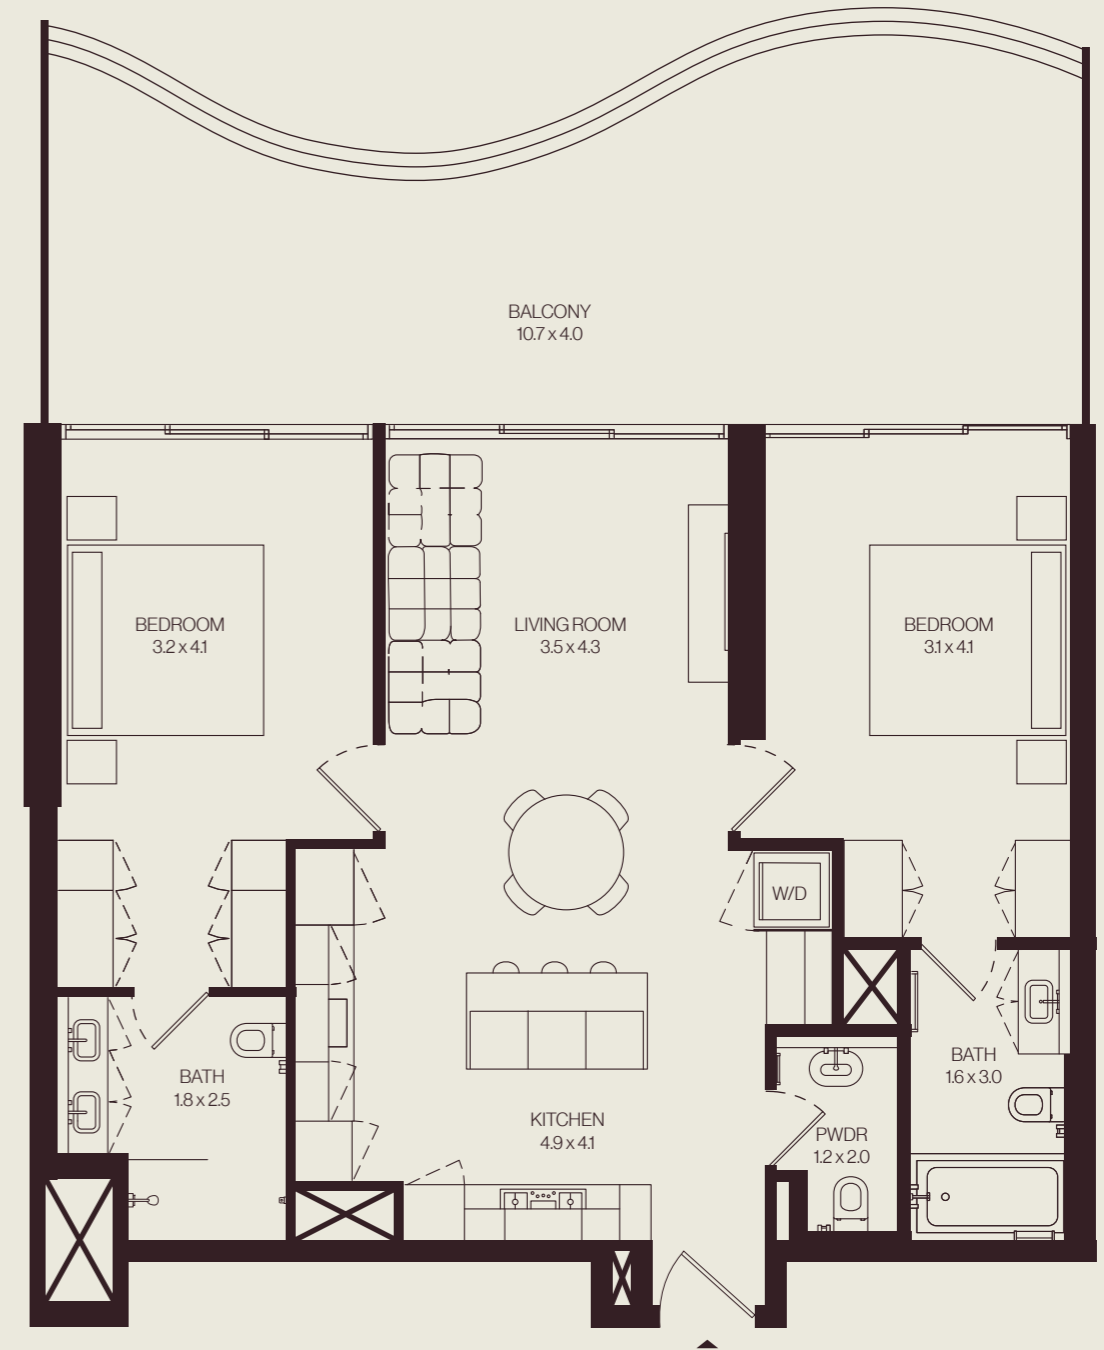

development@al-ghurair.com
theweavedubai.com

The Weave, Jumeirah Village Circle
Dubai, U.A.E.