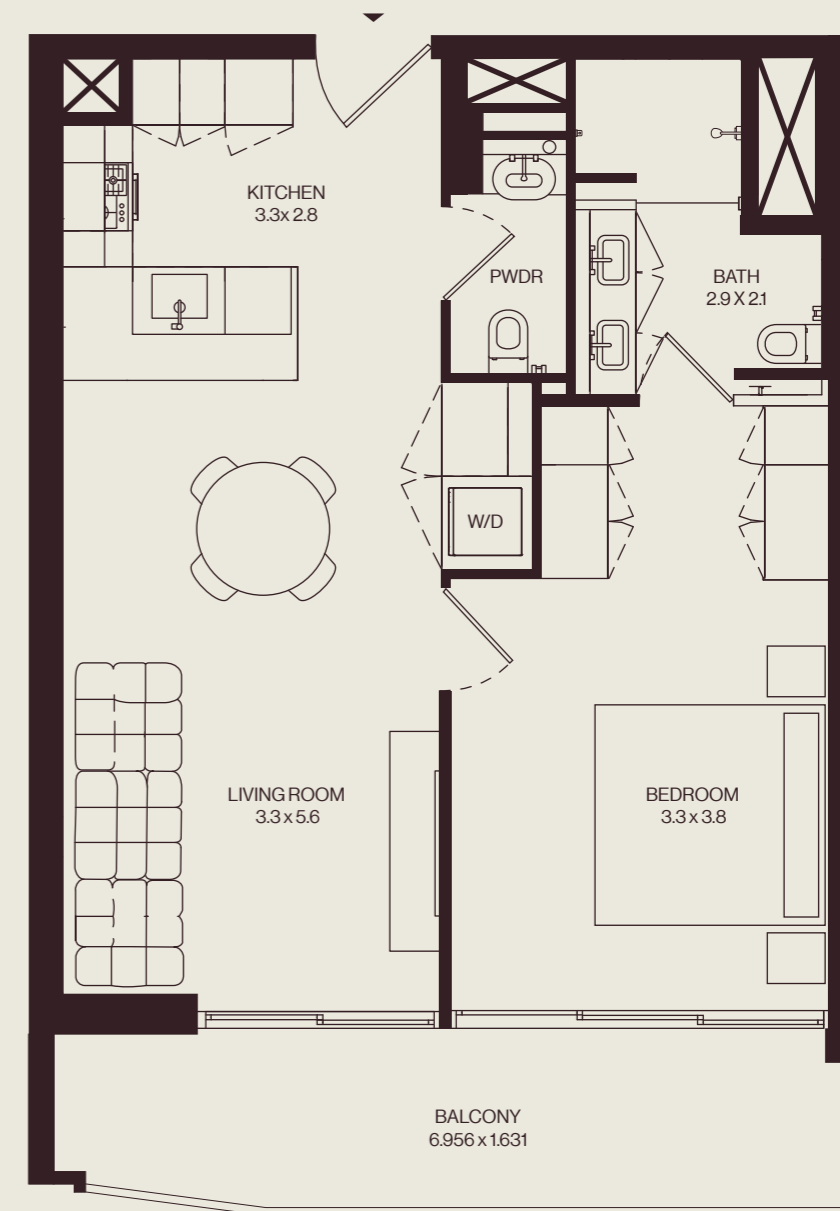

UNIT: 309, 509, 709, 909, 1109, 1309

BEDROOMS: 1

BATHROOMS: 1

POWDER ROOMS: 1

development@al-ghurair.com

theweavedubai.com

The Weave, Jumeirah Village Circle

Dubai, U.A.E.