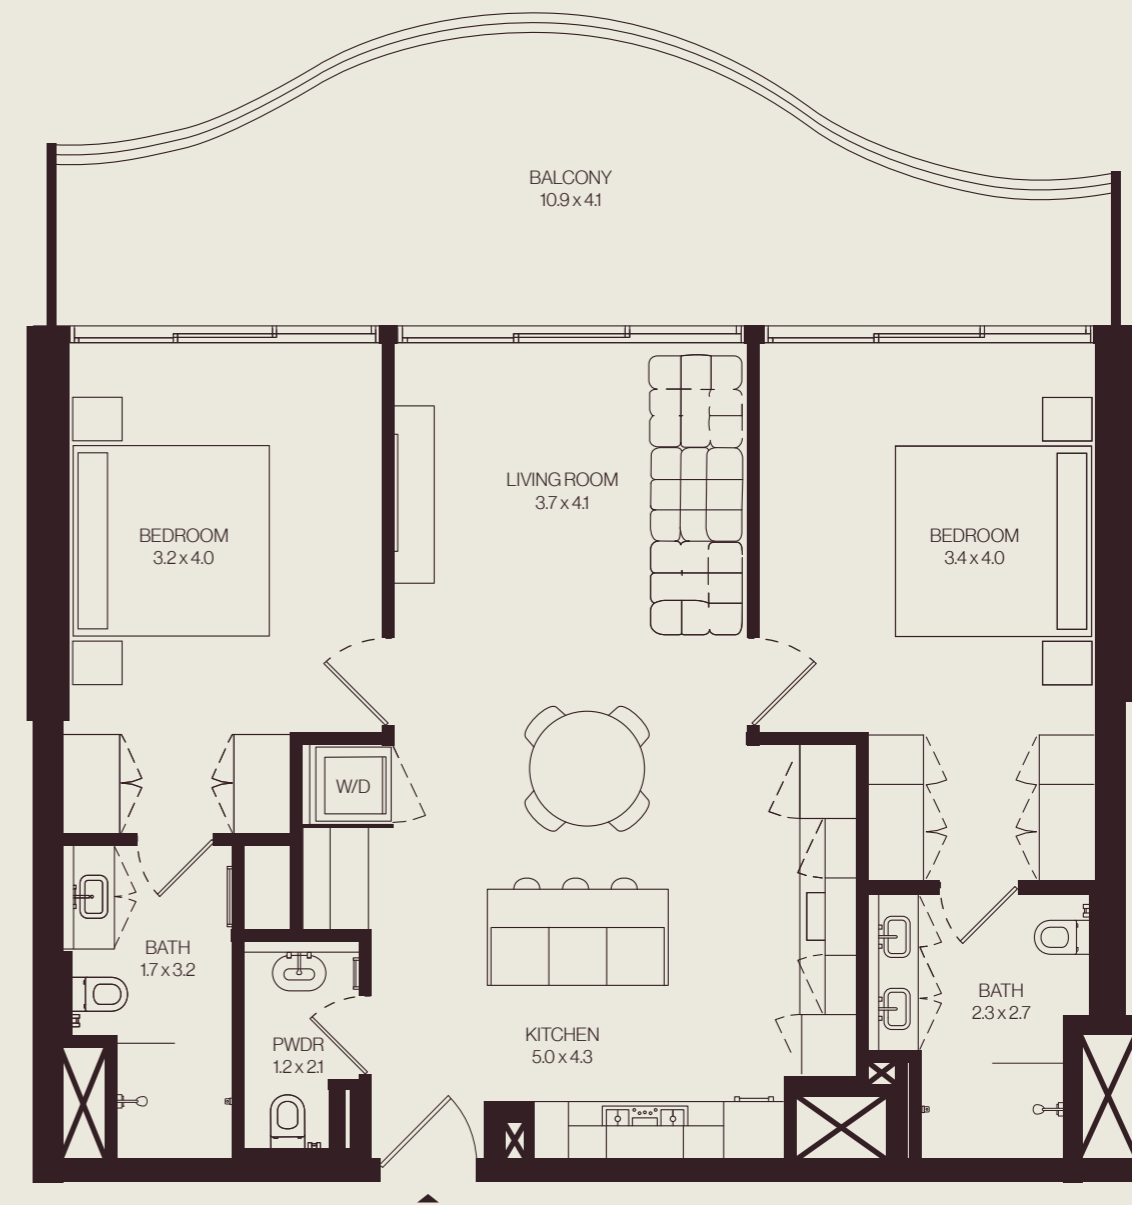

UNIT: 205, 405, 605, 805, 1005, 1205

BEDROOMS: 2

BATHROOMS: 2

POWDER ROOMS: 1

development@al-ghurair.com
theweavedubai.com

The Weave, Jumeirah Village Circle
Dubai, U.A.E.

TheWeave

2 Bedroom