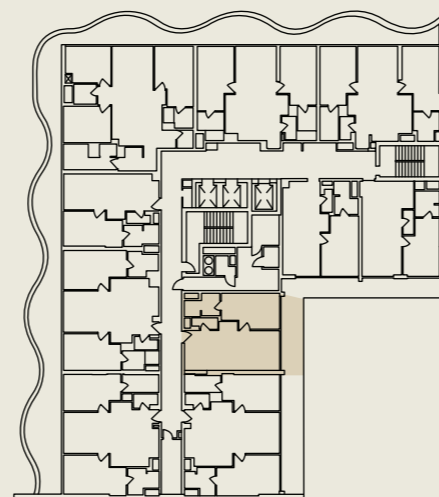

TheWeave

1 Bedroom

TOTAL AREA
71.94 sq.m
774.36 sq.ft

LEVEL: 02, 04, 06, 08, 10, 12
UNIT: 208, 408, 608, 808, 1008, 1208
BEDROOMS: 1
BATHROOMS: 1
POWDER ROOMS: 1

development@al-ghurair.com
theweavedubai.com

The Weave, Jumeirah Village Circle
Dubai, U.A.E.