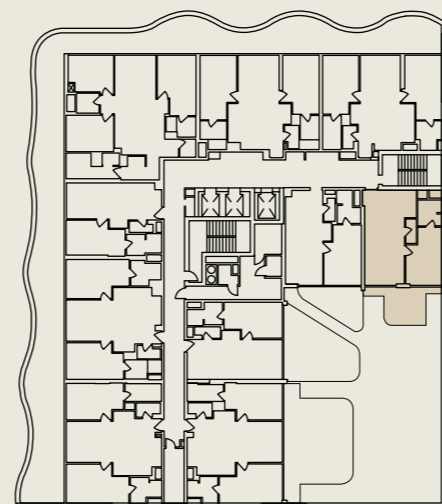

TheWeave

1 Bedroom

TOTAL AREA

80.28 sq.m

864.13 sq.ft

LEVEL: 01

UNIT: 110

BEDROOMS: 1

BATHROOMS: 1

POWDER ROOMS: 1