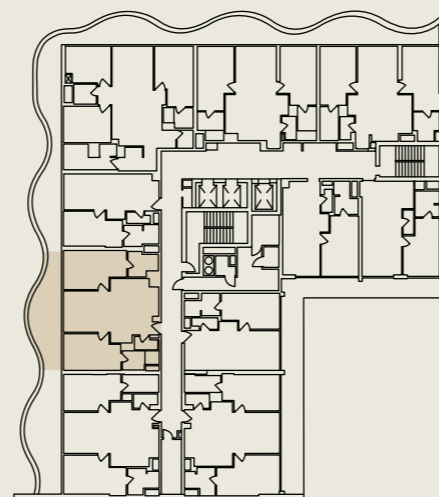

TheWeave

2 Bedroom

TOTAL AREA

116.63 sq.m

1,255.39 sq.ft

LEVEL: 02, 04, 06, 08, 10, 12

UNIT: 205, 405, 605, 805, 1005, 1205

BEDROOMS: 2

BATHROOMS: 2

POWDER ROOMS: 1