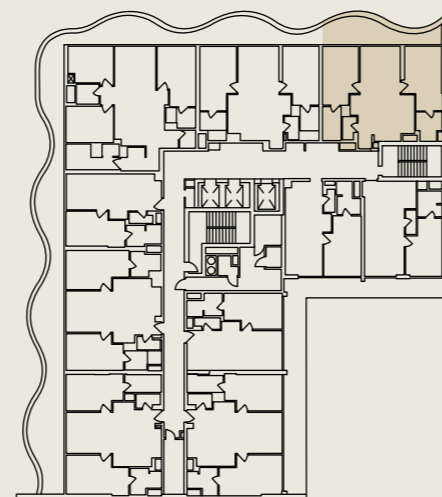

TOTAL AREA

114.66 sq.m

1,234.19 sq.ft

LEVEL: 02, 04, 06, 08, 10, 12

UNIT: 201, 401, 601, 801, 1001, 1201

BEDROOMS: 2

BATHROOMS: 2

POWDER ROOMS: 1