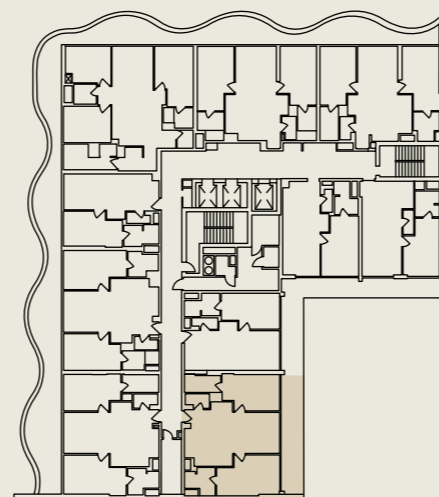

development@al-ghurair.com
theweavedubai.com

The Weave, Jumeirah Village Circle
Dubai, U.A.E.

TheWeave

2 Bedroom

TOTAL AREA
113.08 sq.m
1,217.18 sq.ft

LEVEL: 02, 04, 06, 08, 10, 12
 UNIT: 207, 407, 607, 807, 1007, 1207
 BEDROOMS: 2
 BATHROOMS: 2
 POWDER ROOMS: 1