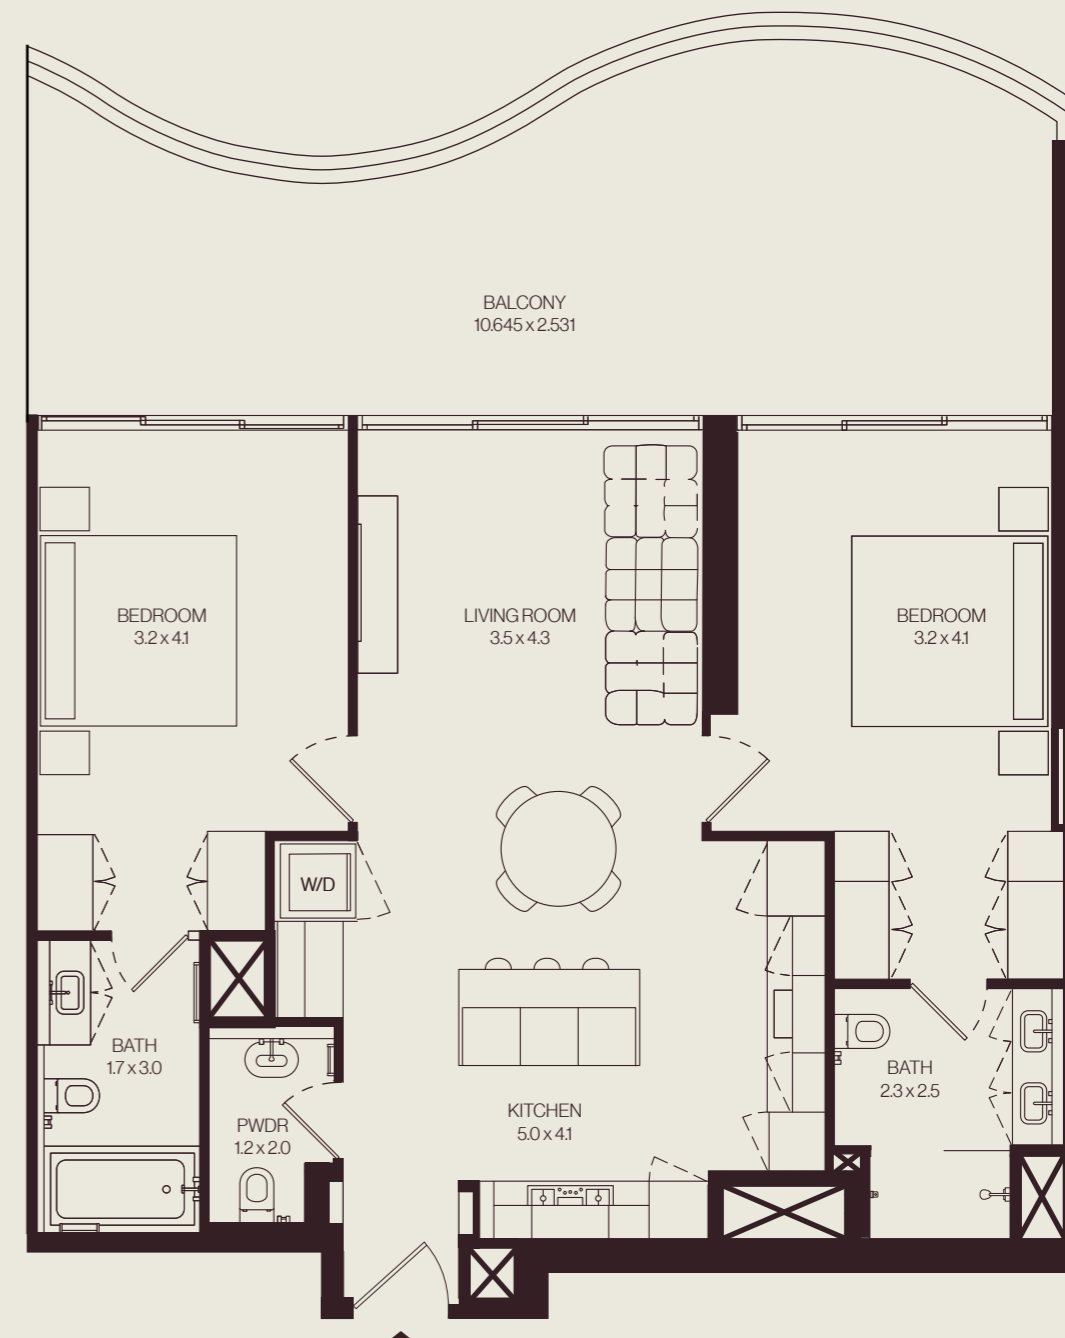

development@al-ghurair.com
theweavedubai.com

The Weave, Jumeirah Village Circle
Dubai, U.A.E.