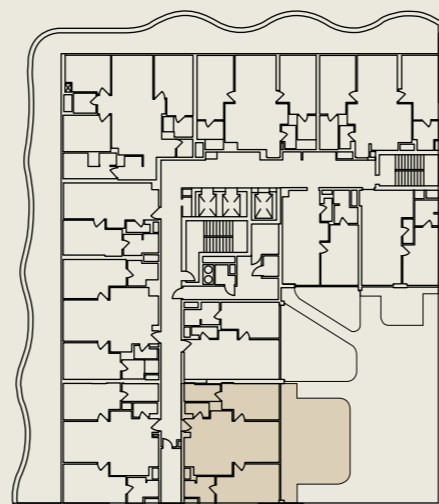

TheWeave

2 Bedroom

TOTAL AREA

141.11 sq.m

1,518.90 sq.ft

LEVEL: 01

UNIT: 107

BEDROOMS: 2

BATHROOMS: 2

POWDER ROOMS: 1