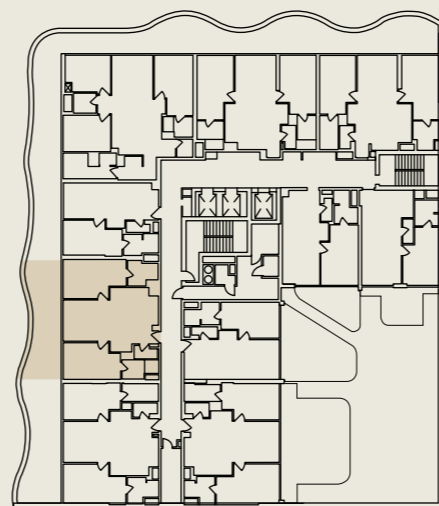

BATHROOMS: 1

POWDER ROOMS: 1

development@al-ghurair.com
theweavedubai.com

The Weave, Jumeirah Village Circle
Dubai, U.A.E.

TheWeave

2 Bedroom

TOTAL AREA
131.54 sq.m
1,415.88 sq.ft

LEVEL: 01
 UNIT: 105
 BEDROOMS: 2
 BATHROOMS: 2
 POWDER ROOMS: 1