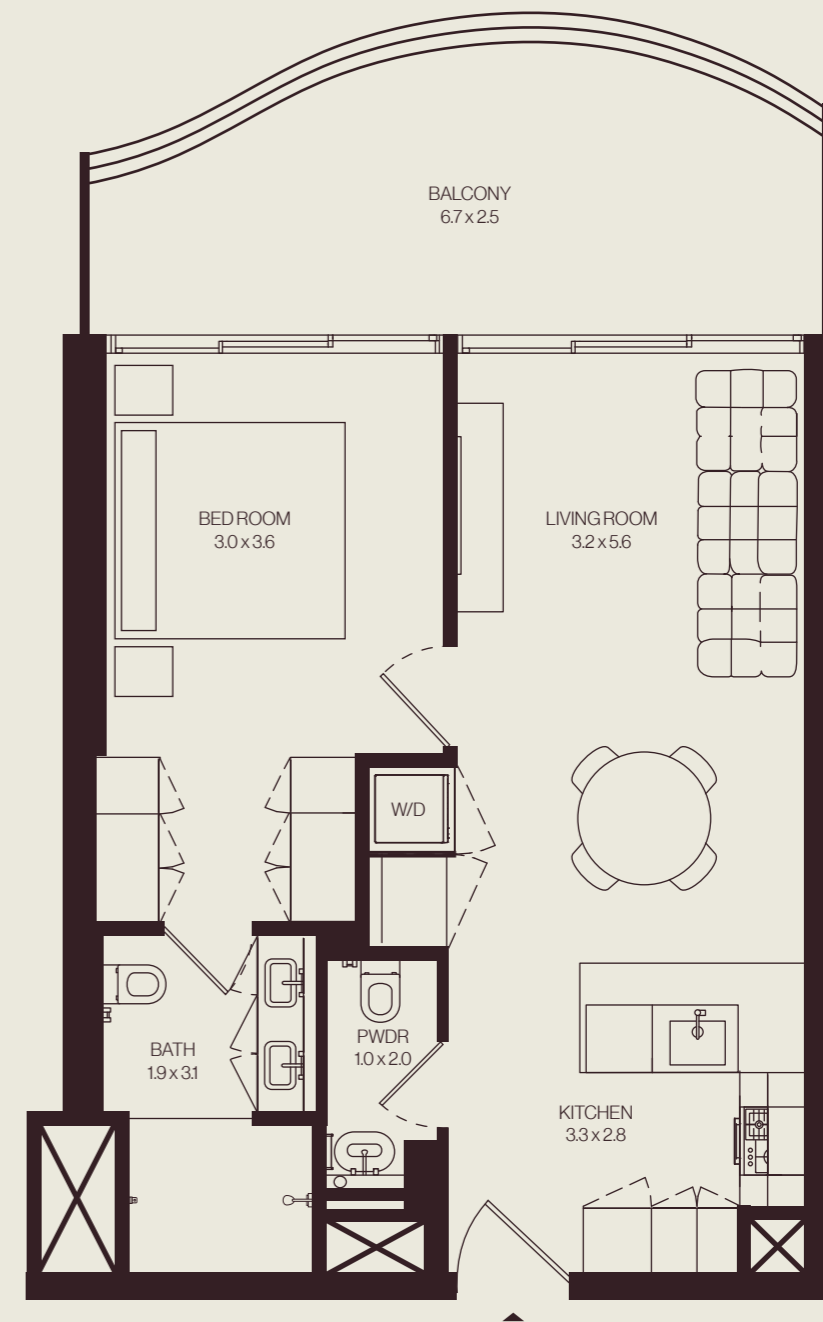

TheWeave

1 Bedroom

TOTAL AREA
73.01 sq.m
785.87 sq.ft

LEVEL: 02, 04, 06, 08, 10, 12
UNIT: 204, 404, 604, 804, 1004, 1204
BEDROOMS: 1
BATHROOMS: 1
POWDER ROOMS: 1

development@al-ghurair.com
theweavedubai.com

The Weave, Jumeirah Village Circle
Dubai, U.A.E.