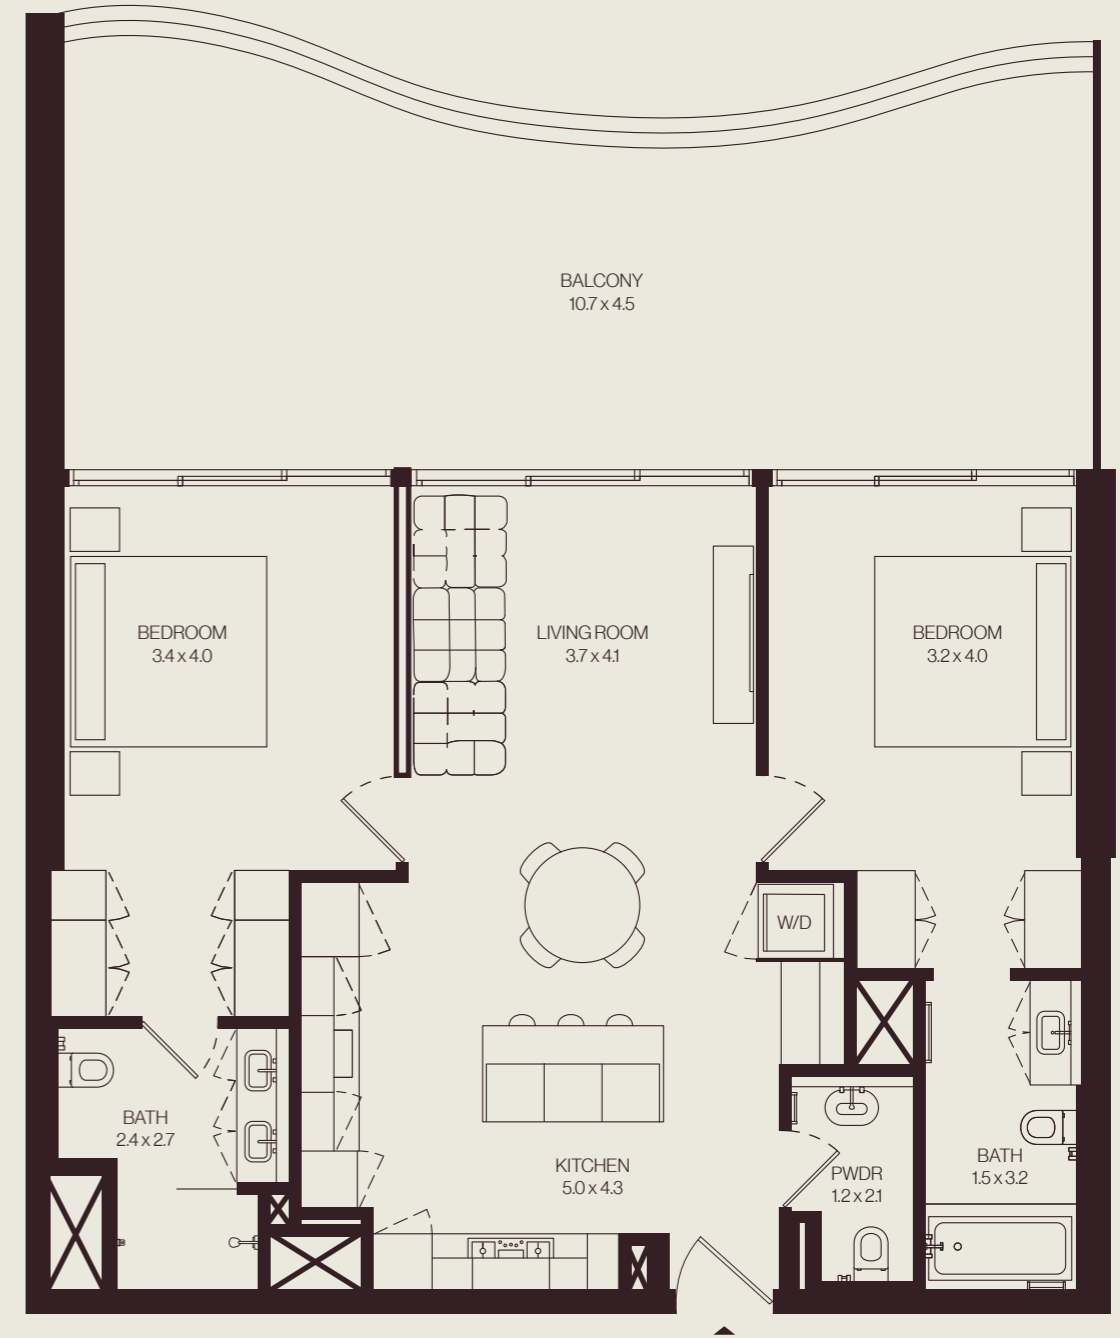

development@al-ghurair.com
theweavedubai.com

The Weave, Jumeirah Village Circle
Dubai, U.A.E.