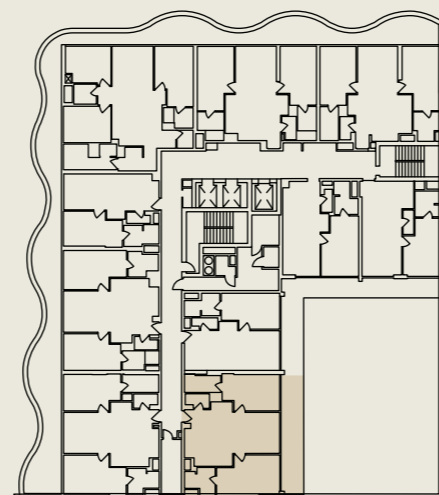

development@al-ghurair.com
 theweavedubai.com

The Weave, Jumeirah Village Circle
 Dubai, U.A.E.

TheWeave

2 Bedroom

TOTAL AREA
113.08 sq.m
1,217.18 sq.ft

LEVEL: 03, 05, 07, 09, 11, 13
 UNIT: 307, 507, 707, 907, 1107, 1307
 BEDROOMS: 2
 BATHROOMS: 2
 POWDER ROOMS: 1