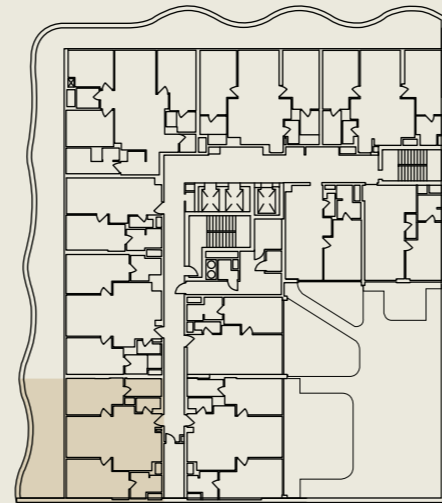

development@al-ghurair.com
theweavedubai.com

The Weave, Jumeirah Village Circle
 Dubai, U.A.E.

TheWeave

2 Bedroom

TOTAL AREA
136.55 sq.m
1,469.81 sq.ft

LEVEL: 01
 UNIT: 106
 BEDROOMS: 2
 BATHROOMS: 2
 POWDER ROOMS: 1