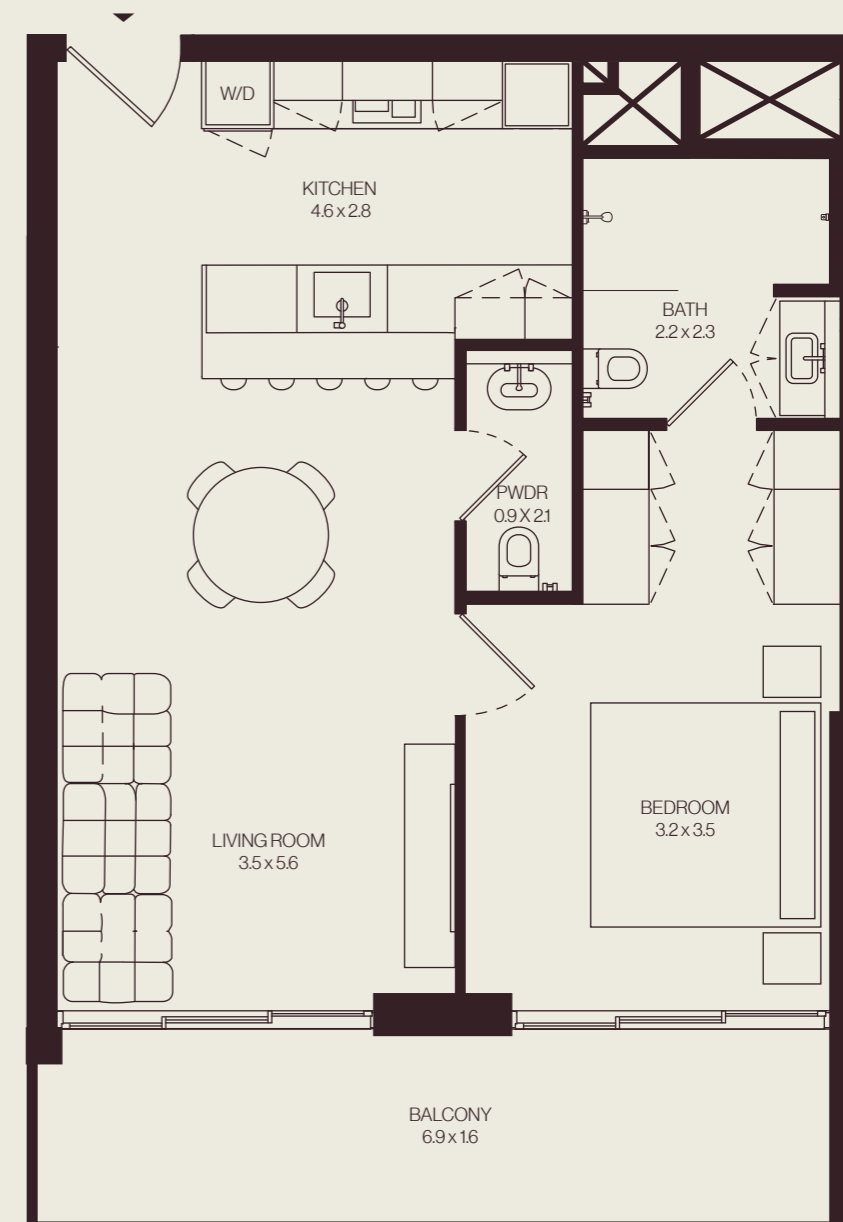

TheWeave

1 Bedroom

TOTAL AREA

71.82 sq.m

773.06 sq.ft

LEVEL: 02, 04, 06, 08, 10, 12

UNIT: 210, 410, 610, 810, 1010, 1210

BEDROOMS: 1

BATHROOMS: 1

POWDER ROOMS: 1

development@al-ghurair.com

theweavedubai.com

The Weave, Jumeirah Village Circle

Dubai, U.A.E.