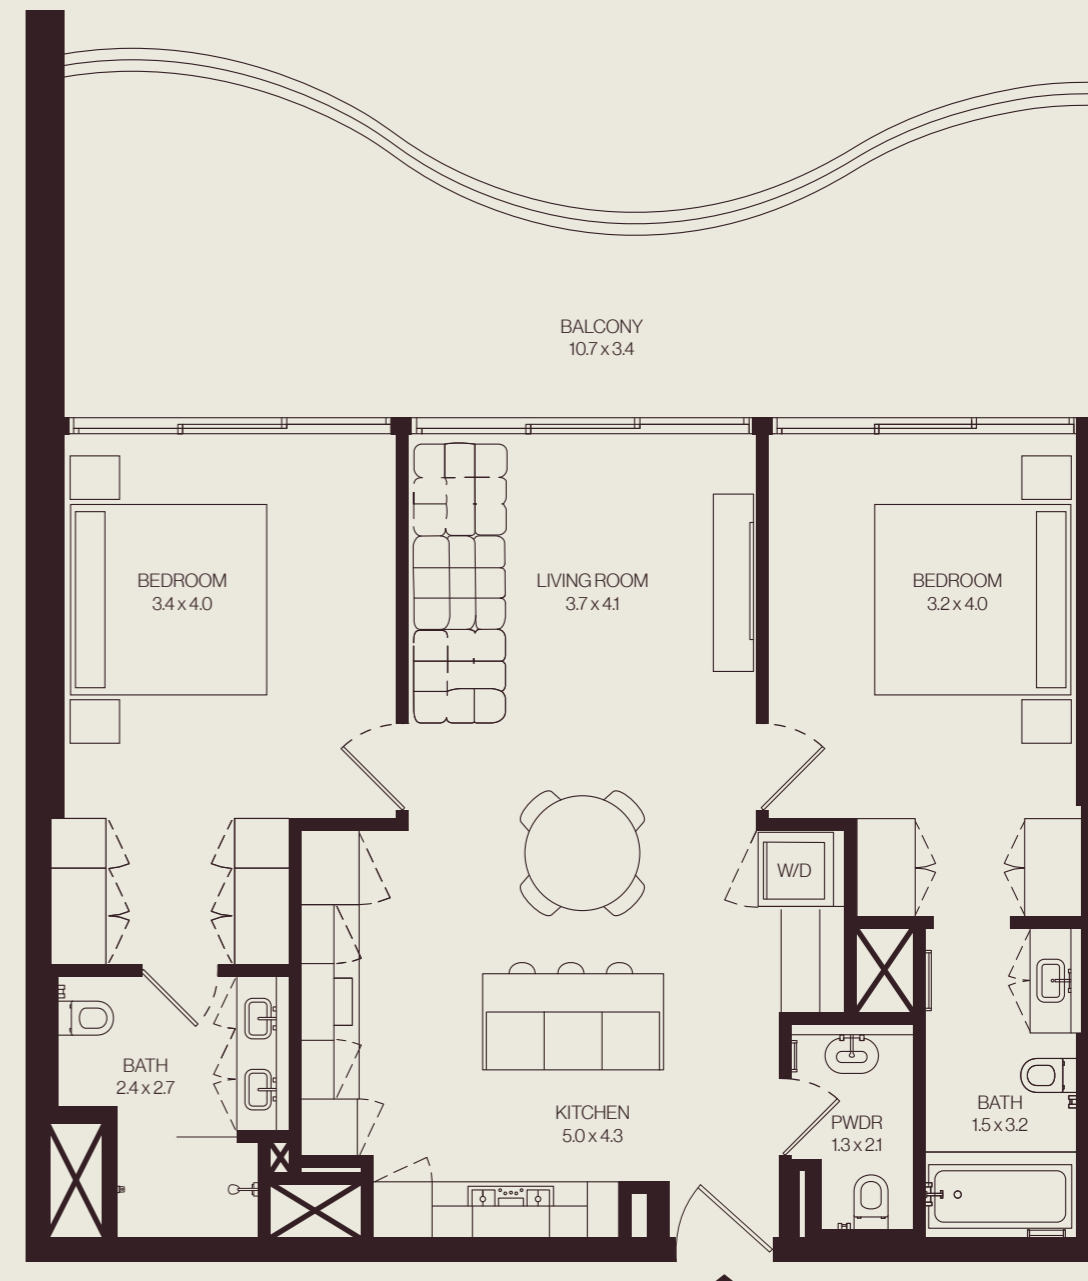

development@al-ghurair.com
theweavedubai.com

The Weave, Jumeirah Village Circle
Dubai, U.A.E.