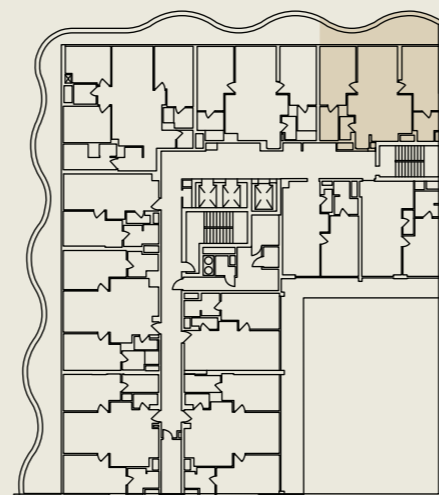

TheWeave

2 Bedroom

TOTAL AREA

114.66 sq.m

1,234.19 sq.ft

LEVEL: 03, 05, 07, 09, 11, 13

UNIT: 301, 501, 701, 901, 1101, 1301

BEDROOMS: 2

BATHROOMS: 2

POWDER ROOMS: 1