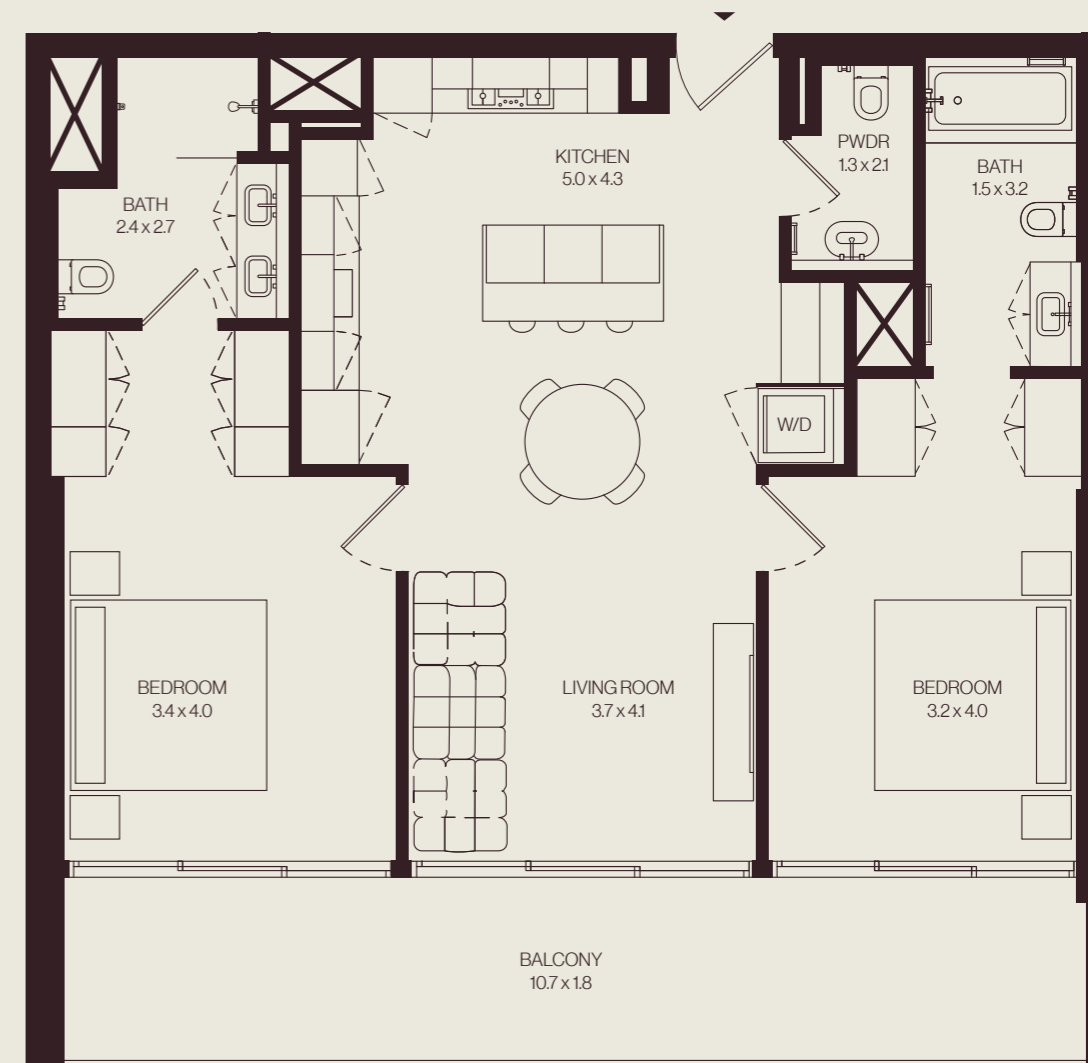

development@al-ghurair.com
 theweavedubai.com

The Weave, Jumeirah Village Circle
 Dubai, U.A.E.

TheWeave

2 Bedroom

TOTAL AREA
113.08 sq.m
1,217.18 sq.ft

LEVEL: 03, 05, 07, 09, 11, 13
 UNIT: 307, 507, 707, 907, 1107, 1307
 BEDROOMS: 2
 BATHROOMS: 2
 POWDER ROOMS: 1