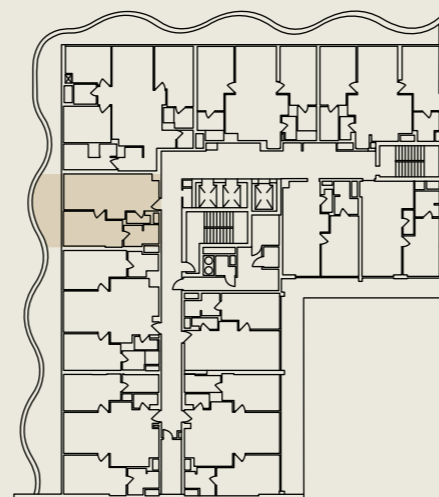

TheWeave

1 Bedroom

TOTAL AREA
73.01 sq.m
785.87 sq.ft

LEVEL: 02, 04, 06, 08, 10, 12
UNIT: 204, 404, 604, 804, 1004, 1204
BEDROOMS: 1
BATHROOMS: 1
POWDER ROOMS: 1

development@al-ghurair.com
theweavedubai.com

The Weave, Jumeirah Village Circle
Dubai, U.A.E.