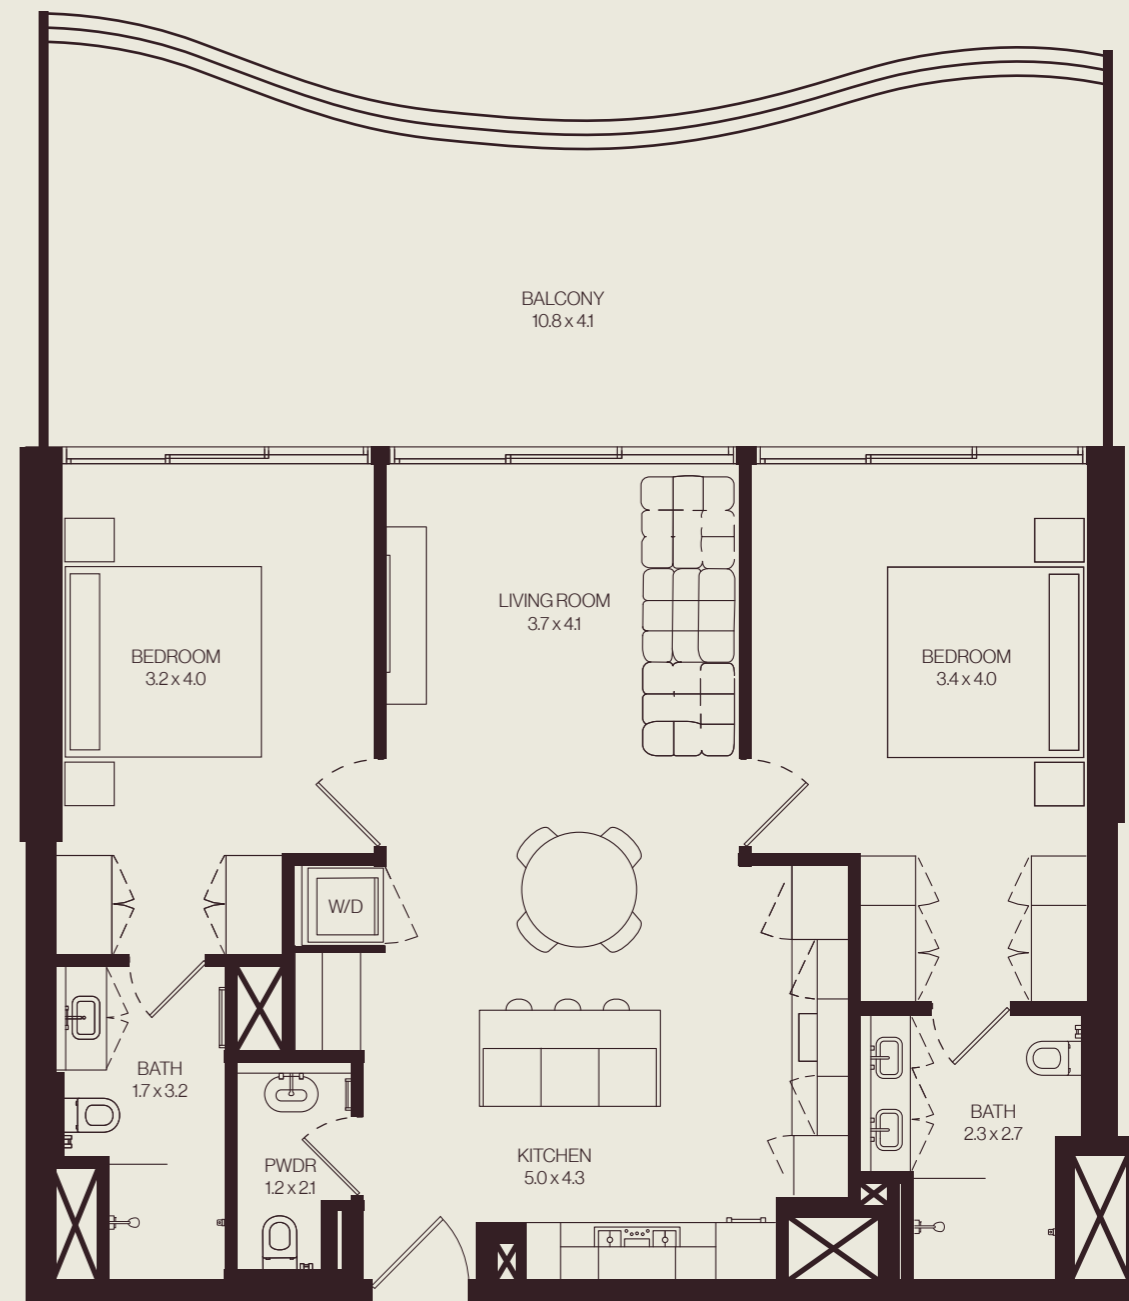

development@al-ghurair.com
theweavedubai.com

The Weave, Jumeirah Village Circle
Dubai, U.A.E.