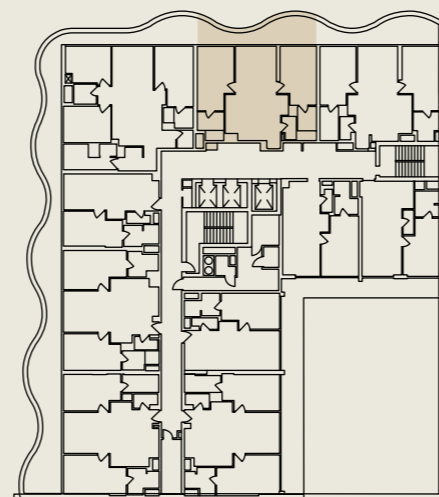

TheWeave

2 Bedroom

TOTAL AREA

114.12 sq.m

1,228.38 sq.ft

LEVEL: 03, 05, 07, 09, 11, 13

UNIT: 302, 502, 702, 902, 1102, 1302

BEDROOMS: 2

BATHROOMS: 2

POWDER ROOMS: 1

development@al-ghurair.com
theweavedubai.com

The Weave, Jumeirah Village Circle
Dubai, U.A.E.