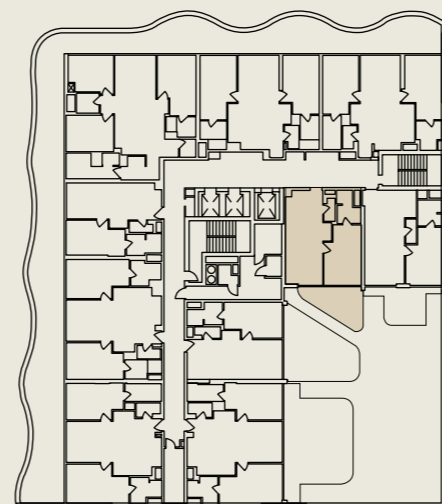

TheWeave

1 Bedroom

TOTAL AREA
73.63 sq.m
792.55 sq.ft

LEVEL: 01
 UNIT: 109
 BEDROOMS: 1
 BATHROOMS: 1
 POWDER ROOMS: 1

development@al-ghurair.com
 theweavedubai.com

The Weave, Jumeirah Village Circle
 Dubai, U.A.E.