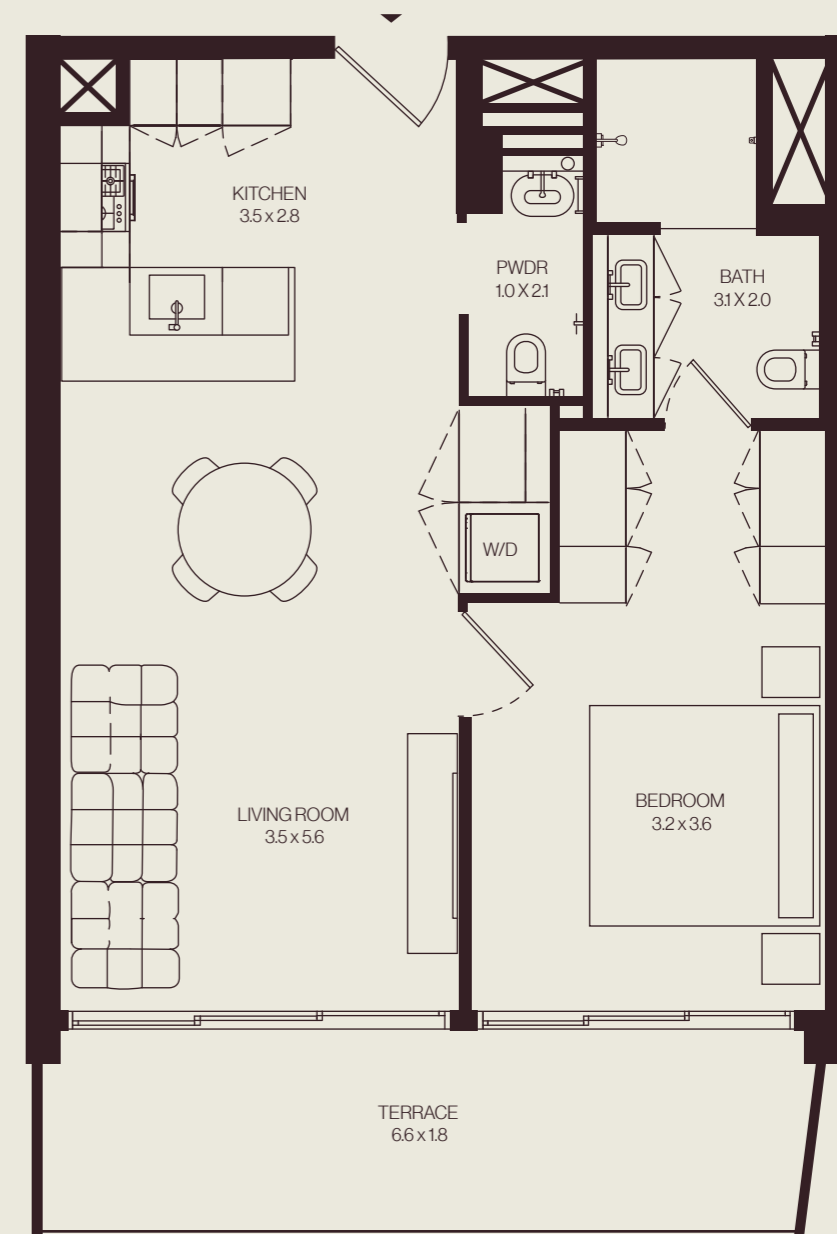

development@al-ghurair.com
theweavedubai.com

The Weave, Jumeirah Village Circle
Dubai, U.A.E.