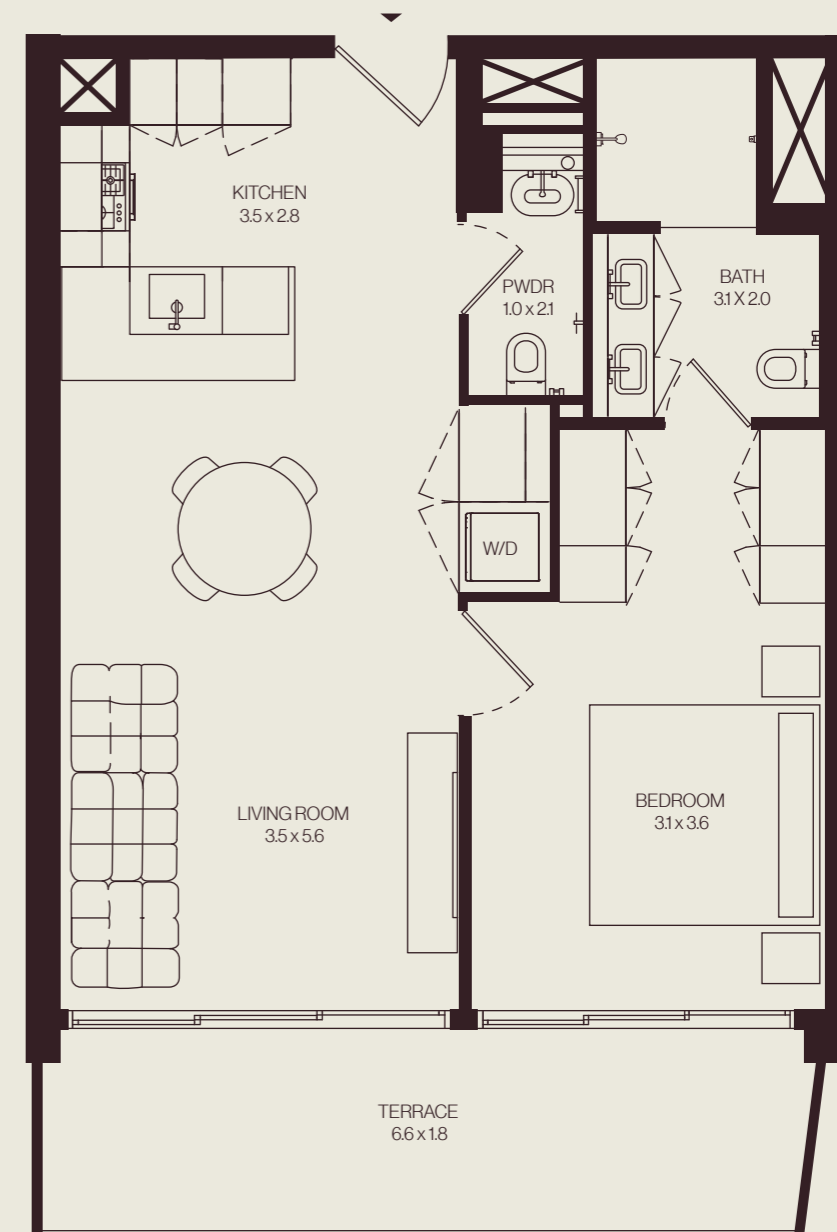

TheWeave

1 Bedroom

TOTAL AREA
71.94 sq.m
774.36 sq.ft

LEVEL: 02, 04, 06, 08, 10, 12
UNIT: 208, 408, 608, 808, 1008, 1208
BEDROOMS: 1
BATHROOMS: 1
POWDER ROOMS: 1

development@al-ghurair.com
theweavedubai.com

The Weave, Jumeirah Village Circle
Dubai, U.A.E.